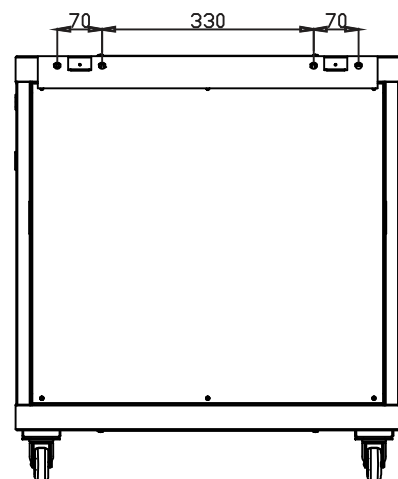

SERVEREDGE

Bottom

Front

Side

Rear

Top

Serveredge 12RU 600mm Wide & 450mm Deep Fully Assembled Free Standing Server Cabinet

SERVEREDGE PART NUMBER
CBN-12RU-64FS

Package Includes

- * 1 x CBN-12RU-64FS Free Standing Rack
- * 20 x M6 screws
- * 20 x M6 cage nuts
- * 20 x M6 washers 1 x Shelf
- * 2 x Keys

Physical Specifications

- Installed whole system maximum rack depth (mm) : 350.0
- Rack Height : 12RU
- Shipping Dimensions (WDH/mm) : 650 X 500 X 760
- Shipping weight (kg) : 27.5
- Unit Dimensions (WDH/mm) : 600 X 450 X 710
- Unit weight (kg) : 24
- Colour : Black
- Weight Capacity - Stationary (kg) : 80
- Grounding lug : Front and Back Door Frames