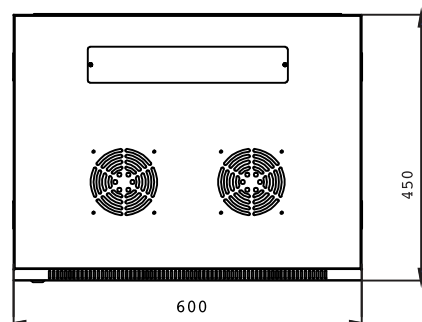

SERVEREDGE

Bottom

Front

Side

Rear

Top

Serveredge 12RU 600mm Wide & 450mm Deep Fully Assembled Free Standing Server Cabinet

SERVEREDGE PART NUMBER
CBN-12RU-64FS

Package Includes

- * 1 x CBN-12RU-64FS Free Standing Rack
- * 20 x M6 screws
- * 20 x M6 cage nuts
- * 20 x M6 washers 1 x Shelf
- * 2 x Keys

Physical Specifications

- Installed whole system maximum rack depth (mm) : 350.0
- Rack Height : 12RU
- Shipping Dimensions (WDH/mm) : 650 X 500 X 760
- Shipping weight (kg) : 27.5
- Unit Dimensions (WDH/mm) : 600 X 450 X 710
- Unit weight (kg) : 24
- Colour : Black
- Weight Capacity - Stationary (kg) : 80
- Grounding lug : Front and Back Door Frames