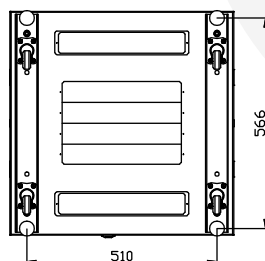

SERVEREDGE

Front

Side

Rear closed

Rear opened

Bottom

Top

Serveredge 22RU 600mm Wide & 600mm Deep Fully Assembled Free Standing Server Cabinet

SERVEREDGE PART NUMBER
CBN-22RU-66FS

Package Includes

- * 1 x CBN-22RU-66FS Free Standing Server cabinet
- * 40 x M6 Screws
- * 40 x M6 Cage Nuts
- * 40 x M6 Washers
- * 2 x Keys
- * 2 x Shelves
- * 1 x 8 Way PDU
- * 1 x 2 Way Fan Kit
- * 4 x Castors
- * 4 x Stabilising feet
- * 1 x Earth bolt
- * 1 x Owner's Manual
- * 1 x Optional Mesh Door

Physical Specifications

- Installed whole system maximum rack depth (mm) : 500.0
- Rack Height : 22RU
- Shipping Dimensions (WDH/mm) : 650 X 650 X 1215
- Shipping weight (kg) : 71
- Unit Dimensions (WDH/mm) : 600 X 600 X 1165
- Unit weight (kg) : 67
- Color : Black
- Weight Capacity - Stationary (kg) : 600
- Grounding lug : Front and Back door frames