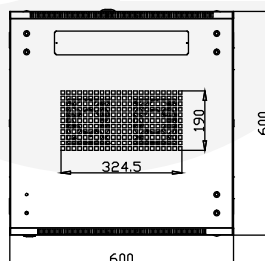

SERVEREDGE

Front

Side

Rear closed

Rear opened

Bottom

Top

Serveredge 22RU 600mm Wide & 600mm Deep Fully Assembled Free Standing Server Cabinet

SERVEREDGE PART NUMBER
CBN-22RU-66FS

Package Includes

- * 1 x CBN-22RU-66FS Free Standing Server cabinet
- * 40 x M6 Screws
- * 40 x M6 Cage Nuts
- * 40 x M6 Washers
- * 2 x Keys
- * 2 x Shelves
- * 1 x 8 Way PDU
- * 1 x 2 Way Fan Kit
- * 4 x Castors
- * 4 x Stabilising feet
- * 1 x Earth bolt
- * 1 x Owner's Manual
- * 1 x Optional Mesh Door

Physical Specifications

- Installed whole system maximum rack depth (mm) : 500.0
- Rack Height : 22RU
- Shipping Dimensions (WDH/mm) : 650 X 650 X 1215
- Shipping weight (kg) : 71
- Unit Dimensions (WDH/mm) : 600 X 600 X 1165
- Unit weight (kg) : 67
- Color : Black
- Weight Capacity - Stationary (kg) : 600
- Grounding lug : Front and Back door frames