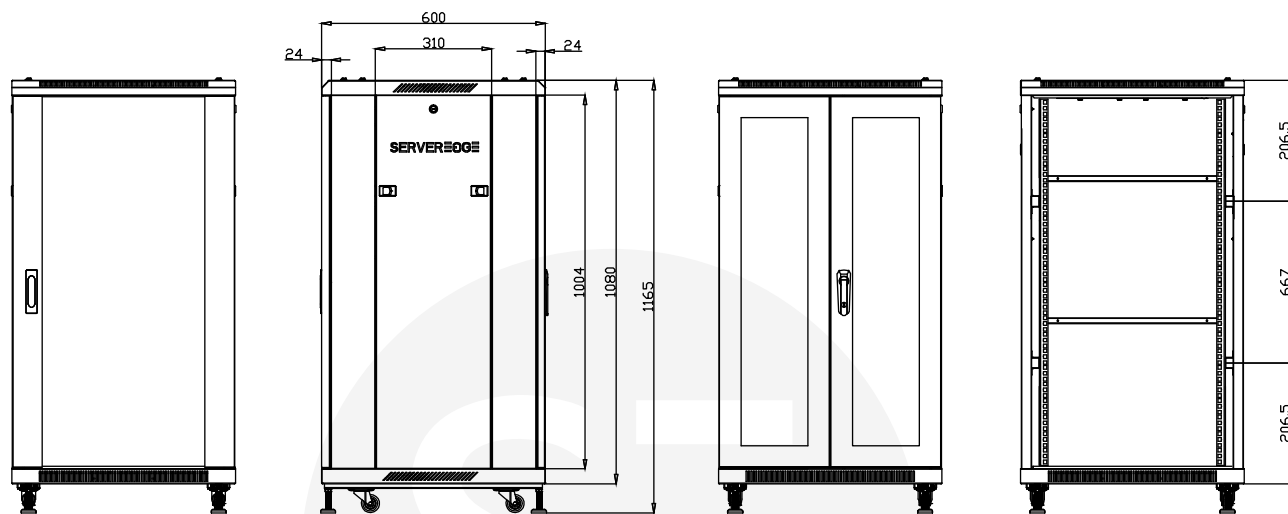

SERVEREDGE

Front

Side

Rear closed

Rear opened

Bottom

Top

Serveredge 22RU 600mm Wide & 600mm Deep Fully Assembled Free Standing Server Cabinet

SERVEREDGE PART NUMBER
CBN-22RU-66FS

Package Includes

- * 1 x CBN-22RU-66FS Free Standing Server cabinet
- * 40 x M6 Screws
- * 40 x M6 Cage Nuts
- * 40 x M6 Washers
- * 2 x Keys
- * 2 x Shelves
- * 1 x 8 Way PDU
- * 1 x 2 Way Fan Kit
- * 4 x Castors
- * 4 x Stabilising feet
- * 1 x Earth bolt
- * 1 x Owner's Manual
- * 1 x Optional Mesh Door

Physical Specifications

- Installed whole system maximum rack depth (mm) : 500.0
- Rack Height : 22RU
- Shipping Dimensions (WDH/mm) : 650 X 650 X 1215
- Shipping weight (kg) : 71
- Unit Dimensions (WDH/mm) : 600 X 600 X 1165
- Unit weight (kg) : 67
- Color : Black
- Weight Capacity - Stationary (kg) : 600
- Grounding lug : Front and Back door frames