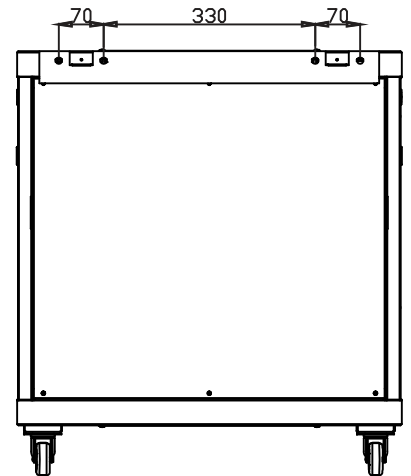

SERVEREDGE

Bottom

Front

Side

Rear

Top

Serveredge 12RU 600mm Wide & 600mm Deep Fully Assembled Free Standing Server Cabinet

SERVEREDGE PART NUMBER
CBN-12RU-66SFS

Package Includes

- * 1 x CBN-12RU-66SFS Free Standing Server Rack
- * 20 x M6 screws
- * 20 x M6 cage nuts
- * 20 x M6 washers
- * 1 x Fixed Shelf 2 x Keys
- * 4 x Castors

Physical Specifications

Installed whole system maximum rack depth (mm) : 500.0
 Rack Height : 12RU
 Shipping Dimensions (WDH/mm) : 650 X 600 X 760
 Shipping weight (kg) : 35
 Unit Dimensions (WDH/mm) : 600 X 550 X 710
 Unit weight (kg) : 29
 Colour : Black
 Weight Capacity - Stationary (kg) : 80
 Grounding lug : Front and Back Door Frames