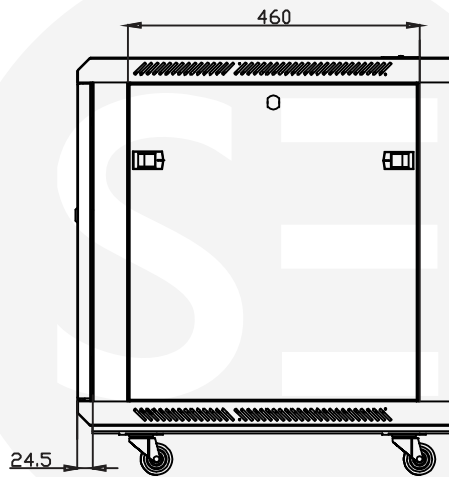

SERVEREDGE

Bottom

Front

Side

Rear

Top

Serveredge 12RU 600mm Wide & 600mm Deep Fully Assembled Free Standing Server Cabinet

SERVEREDGE PART NUMBER
CBN-12RU-66SFS

Package Includes

- * 1 x CBN-12RU-66SFS Free Standing Server Rack
- * 20 x M6 screws
- * 20 x M6 cage nuts
- * 20 x M6 washers
- * 1 x Fixed Shelf 2 x Keys
- * 4 x Castors

Physical Specifications

Installed whole system maximum rack depth (mm) : 500.0
 Rack Height : 12RU
 Shipping Dimensions (WDH/mm) : 650 X 600 X 760
 Shipping weight (kg) : 35
 Unit Dimensions (WDH/mm) : 600 X 550 X 710
 Unit weight (kg) : 29
 Colour : Black
 Weight Capacity - Stationary (kg) : 80
 Grounding lug : Front and Back Door Frames