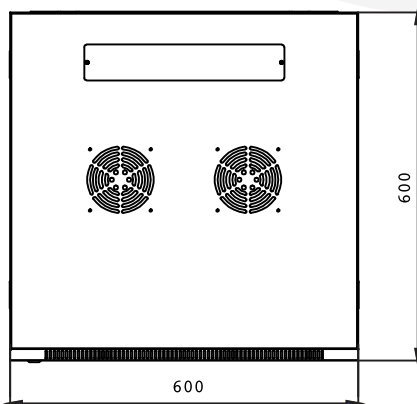

SERVEREDGE

Bottom

Front

Side

Rear

Top

Serveredge 12RU 600mm Wide & 600mm Deep Fully Assembled Free Standing Server Cabinet

SERVEREDGE PART NUMBER
CBN-12RU-66SFS

Package Includes

- * 1 x CBN-12RU-66SFS Free Standing Server Rack
- * 20 x M6 screws
- * 20 x M6 cage nuts
- * 20 x M6 washers
- * 1 x Fixed Shelf 2 x Keys
- * 4 x Castors

Physical Specifications

Installed whole system maximum rack depth (mm) : 500.0
 Rack Height : 12RU
 Shipping Dimensions (WDH/mm) : 650 X 600 X 760
 Shipping weight (kg) : 35
 Unit Dimensions (WDH/mm) : 600 X 550 X 710
 Unit weight (kg) : 29
 Colour : Black
 Weight Capacity - Stationary (kg) : 80
 Grounding lug : Front and Back Door Frames