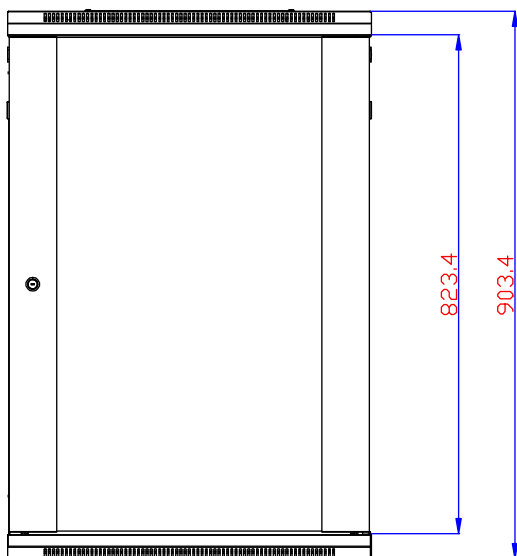

SERVEREDGE

Bottom

Front

Side

Rear

Top

Serveredge 18RU 600MM WIDE & 450MM DEEP FULLY ASSEMBLED WALL MOUNT SERVER CABINET

SERVEREDGE PART NUMBER
CBN-18RU-64WM

Package Includes

- * 1 x CBN-18RU-64WM Wall Mount Rack
- * 20 x M6 screws
- * 20 x M6 cage nuts
- * 20 x M6 washers
- * 2 x Fixed Shelves
- * 2 x Keys
- * 1 x Owner's manual

Physical Specifications

Installed whole system maximum rack depth (mm) : 350.0
 Rack Height : 18RU
 Shipping Dimensions (WDH/mm) : 650 X 500 X 953.4
 Shipping weight (kg) : 37
 Unit Dimensions (WDH/mm) : 600 X 450 X 903.4
 Unit weight (kg) : 33.5
 Colour : Black
 Weight Capacity - Stationary (kg) : 80
 Grounding lug : Front and Back Door Frames