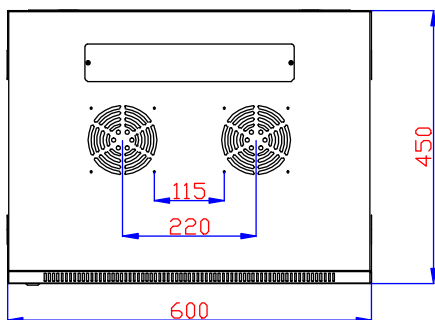

SERVEREDGE

Bottom

Front

Side

Rear

Top

Serveredge 18RU 600MM WIDE & 450MM DEEP FULLY ASSEMBLED WALL MOUNT SERVER CABINET

SERVEREDGE PART NUMBER
CBN-18RU-64WM

Package Includes

- * 1 x CBN-18RU-64WM Wall Mount Rack
- * 20 x M6 screws
- * 20 x M6 cage nuts
- * 20 x M6 washers
- * 2 x Fixed Shelves
- * 2 x Keys
- * 1 x Owner's manual

Physical Specifications

Installed whole system maximum rack depth (mm) : 350.0
 Rack Height : 18RU
 Shipping Dimensions (WDH/mm) : 650 X 500 X 953.4
 Shipping weight (kg) : 37
 Unit Dimensions (WDH/mm) : 600 X 450 X 903.4
 Unit weight (kg) : 33.5
 Colour : Black
 Weight Capacity - Stationary (kg) : 80
 Grounding lug : Front and Back Door Frames