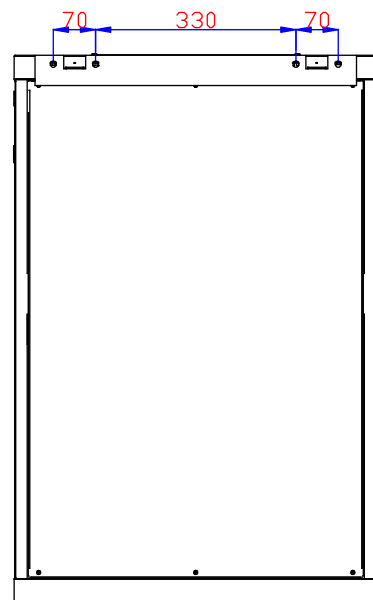

SERVEREDGE

Bottom

Front

Side

Rear

Top

Serveredge 18RU 600MM WIDE & 450MM DEEP FULLY ASSEMBLED WALL MOUNT SERVER CABINET

SERVEREDGE PART NUMBER
CBN-18RU-64WM

Package Includes

- * 1 x CBN-18RU-64WM Wall Mount Rack
- * 20 x M6 screws
- * 20 x M6 cage nuts
- * 20 x M6 washers
- * 2 x Fixed Shelves
- * 2 x Keys
- * 1 x Owner's manual

Physical Specifications

Installed whole system maximum rack depth (mm) : 350.0
 Rack Height : 18RU
 Shipping Dimensions (WDH/mm) : 650 X 500 X 953.4
 Shipping weight (kg) : 37
 Unit Dimensions (WDH/mm) : 600 X 450 X 903.4
 Unit weight (kg) : 33.5
 Colour : Black
 Weight Capacity - Stationary (kg) : 80
 Grounding lug : Front and Back Door Frames