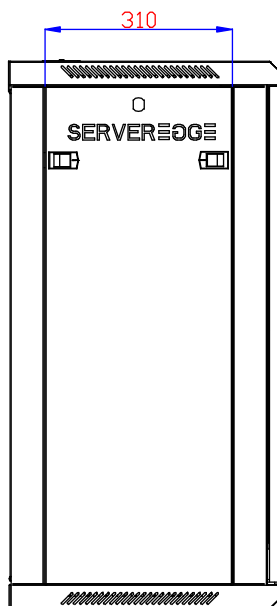

SERVEREDGE

Bottom

Front

Side

Rear

Top

Serveredge 18RU 600MM WIDE & 450MM DEEP FULLY ASSEMBLED WALL MOUNT SERVER CABINET

SERVEREDGE PART NUMBER
CBN-18RU-64WM

Package Includes

- * 1 x CBN-18RU-64WM Wall Mount Rack
- * 20 x M6 screws
- * 20 x M6 cage nuts
- * 20 x M6 washers
- * 2 x Fixed Shelves
- * 2 x Keys
- * 1 x Owner's manual

Physical Specifications

Installed whole system maximum rack depth (mm) : 350.0
 Rack Height : 18RU
 Shipping Dimensions (WDH/mm) : 650 X 500 X 953.4
 Shipping weight (kg) : 37
 Unit Dimensions (WDH/mm) : 600 X 450 X 903.4
 Unit weight (kg) : 33.5
 Colour : Black
 Weight Capacity - Stationary (kg) : 80
 Grounding lug : Front and Back Door Frames