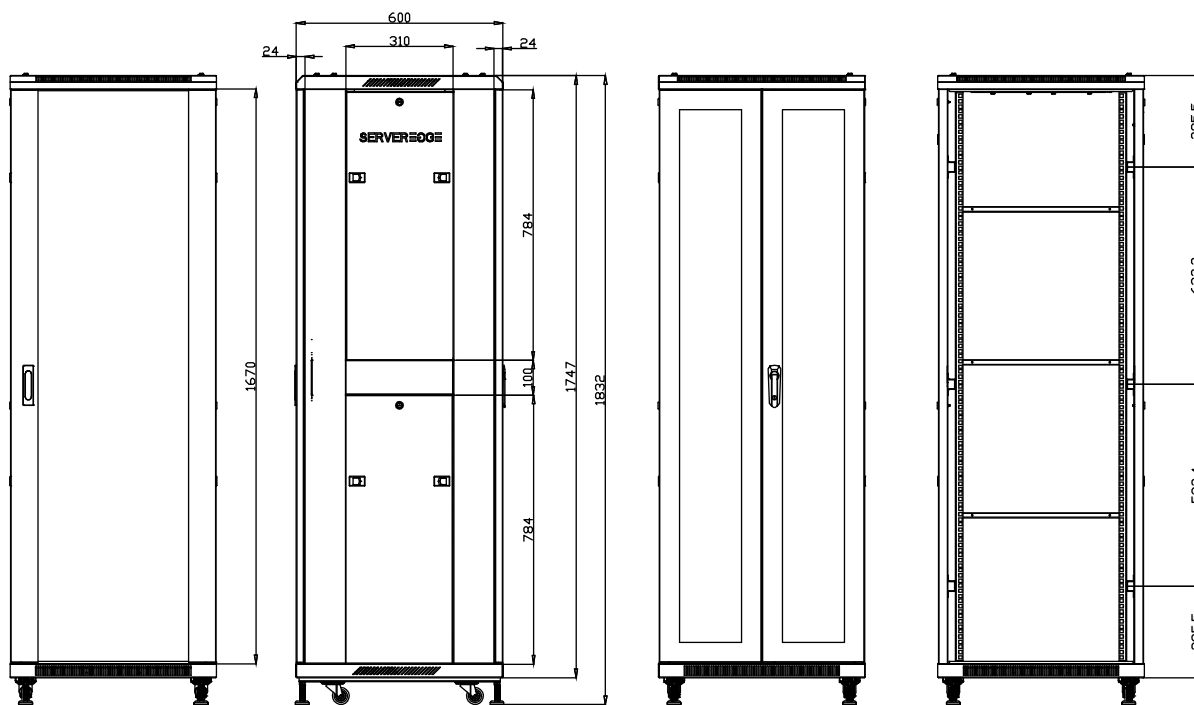

SERVEREDGE

Front

Side

Rear closed

Rear open

Bottom

Top

Serveredge 37RU 600mm Wide & 600mm Deep Fully Assembled Free Standing Server Cabinet

SERVEREDGE PART NUMBER
CBN-37RU-66FS

Package Includes

- * 1 x CBN-37RU-66FS Free Standing Server cabinet
- * 40 x M6 Screws
- * 40 x M6 Cage Nuts
- * 40 x M6 Washers
- * 2 x Keys
- * 3 x Shelves
- * 1 x 8 Way PDU
- * 1 x 4 Way Fan Kit
- * 4 x Castors
- * 4 x Stabilising feet
- * 1 x Earth bolt
- * 1 x Owner's Manual
- * 1 x Optional Mesh Door

Physical Specifications

Installed whole system maximum rack depth (mm) : 500.0
 Rack Height : 37RU
 Shipping Dimensions (WDH/mm) : 650 X 650 X 1882
 Shipping weight (kg) : 87
 Unit Dimensions (WDH/mm) : 600 X 600 X 1832
 Unit weight (kg) : 82
 Color : Black
 Weight Capacity - Stationary (kg) : 800
 Grounding lug : Front and Back door frames