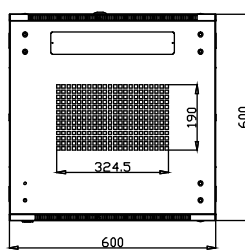

SERVEREDGE

Front

Side

Rear closed

Rear open

Bottom

Top

Serveredge 37RU 600mm Wide & 600mm Deep Fully Assembled Free Standing Server Cabinet

SERVEREDGE PART NUMBER
CBN-37RU-66FS

Package Includes

- * 1 x CBN-37RU-66FS Free Standing Server cabinet
- * 40 x M6 Screws
- * 40 x M6 Cage Nuts
- * 40 x M6 Washers
- * 2 x Keys
- * 3 x Shelves
- * 1 x 8 Way PDU
- * 1 x 4 Way Fan Kit
- * 4 x Castors
- * 4 x Stabilising feet
- * 1 x Earth bolt
- * 1 x Owner's Manual
- * 1 x Optional Mesh Door

Physical Specifications

Installed whole system maximum rack depth (mm) : 500.0
 Rack Height : 37RU
 Shipping Dimensions (WDH/mm) : 650 X 650 X 1882
 Shipping weight (kg) : 87
 Unit Dimensions (WDH/mm) : 600 X 600 X 1832
 Unit weight (kg) : 82
 Color : Black
 Weight Capacity - Stationary (kg) : 800
 Grounding lug : Front and Back door frames