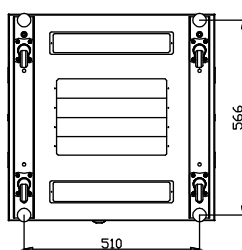

SERVEREDGE

Front

Side

Rear closed

Rear open

Bottom

Top

Serveredge 37RU 600mm Wide & 600mm Deep Fully Assembled Free Standing Server Cabinet

SERVEREDGE PART NUMBER
CBN-37RU-66FS

Package Includes

- * 1 x CBN-37RU-66FS Free Standing Server cabinet
- * 40 x M6 Screws
- * 40 x M6 Cage Nuts
- * 40 x M6 Washers
- * 2 x Keys
- * 3 x Shelves
- * 1 x 8 Way PDU
- * 1 x 4 Way Fan Kit
- * 4 x Castors
- * 4 x Stabilising feet
- * 1 x Earth bolt
- * 1 x Owner's Manual
- * 1 x Optional Mesh Door

Physical Specifications

Installed whole system maximum rack depth (mm) : 500.0
 Rack Height : 37RU
 Shipping Dimensions (WDH/mm) : 650 X 650 X 1882
 Shipping weight (kg) : 87
 Unit Dimensions (WDH/mm) : 600 X 600 X 1832
 Unit weight (kg) : 82
 Color : Black
 Weight Capacity - Stationary (kg) : 800
 Grounding lug : Front and Back door frames