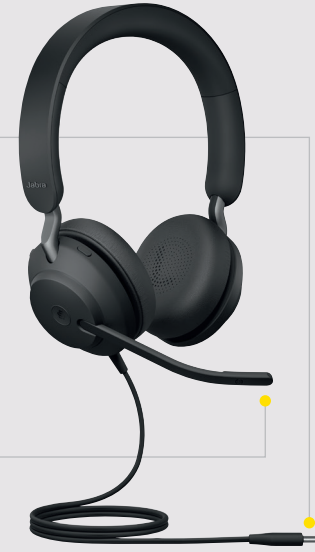

1. Plug the Jabra Evolve2 40 into either a USB A or USB C port on your computer (depending on the USB variant of the headset).

2. Position the microphone near your mouth.

HOW TO USE

▶ || Push x1

🔊+ Push x1