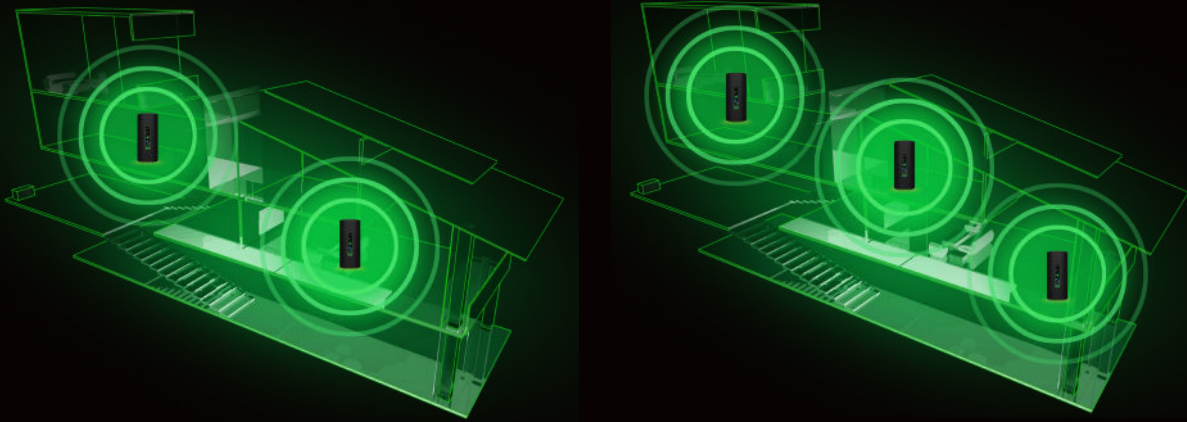

Usage Examples

Mesh and Mesh Multi-Hop
Requires Additional Router(s)