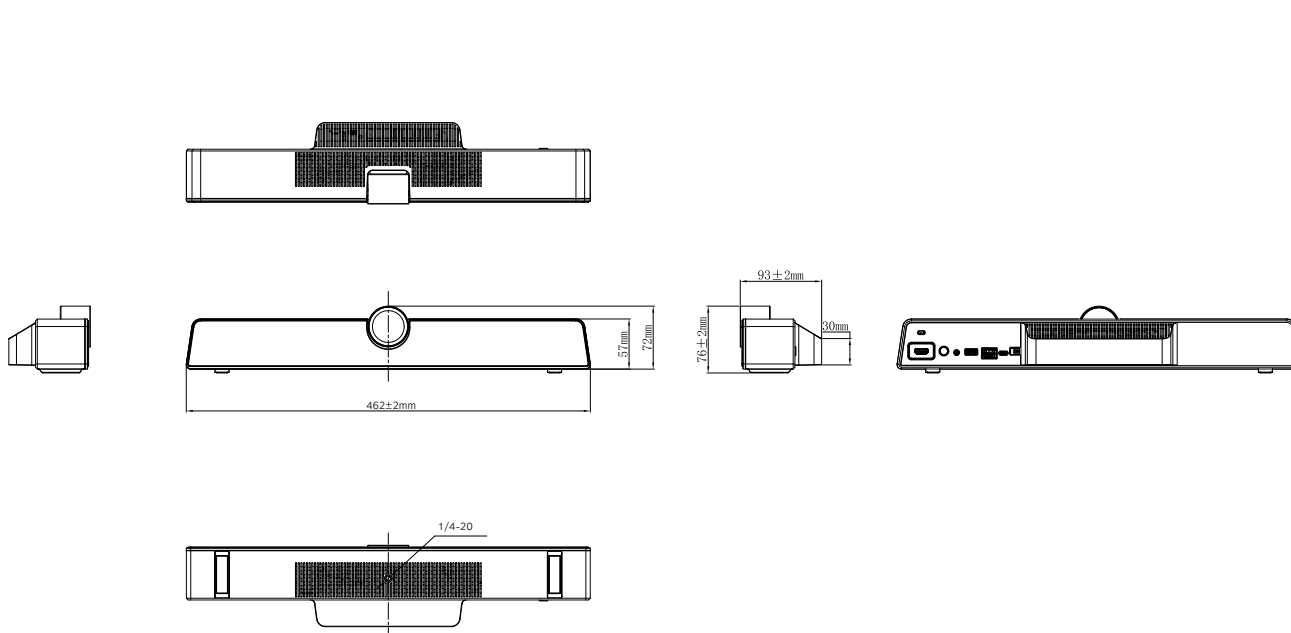

MAXHUB

Product Specification

MAXHUB

I. Product Features

1. Plug and Play: Integrated design that becomes instantly operational after booting
2. A New Horizon: Featuring a 120-degree FOV, with a 1/2.3-inch 12MP sensor
3. Digital Zooming: 5x
4. Presets: 3 Zooming Presets that instantly sets up for conference
5. Built-in Speaker: Satisfies the need for larger spaces
6. Built-in Microphone: Six-element MEMS microphone array with high sensitivity and 8 metres of voice pickup range
7. Clearer Voice: Noise reduction, echo cancellation, anti-reverberation, built-in AGC algorithm that enhances voice collection
8. Wireless Connection: Dual wi-fi module support wireless screen-sharing as well as network connection. Share the screens wirelessly via MAXHUB Share or screen-share dongles
9. Broad Compatibility: Supports connecting with a laptop, working as a camera, speaker, and microphone
10. Flexible installation: Mount it on a wall or put it on a desk

II. Dimensions

MAXHUB

III. Camera

Pixel	12M
Resolution and Frame Rate	H.264/MJPG:
	(1)3840×2160 (2)2560×1440 (3)1920×1080
	(4)1280×720 (5)1024*576 (6)960×540
	(7)800×600 (8)640×480 (9)640×360
	(10)480×270 (11)352×288 (12)320×240
(13)320×180 (14)176×144 (15)160×120	
(16)160×90	
YUV2 :	(1)640×480 (2)640×360 (3)480×270
	(4)352×288 (5)320×240 (6)320×180
	(7)176×144 (8)160×120 (9)160×90
Output Format	H.264/MJPG/YUY2
Field of View	FOV 120°(D)
Adjustable Angle	Up and down 15 by manual adjustment
Focus mode	Fixed focus
Focus distance	1m

MAXHUB

VII. Power

Power Requirements	12V 3A
Overall Power(Max.)	36W
Standby Power	≤0.5W

VIII. I/O Ports

USB Type-C	1
USB3.0	1
AUDIO IN/OUT	1
HDMI OUT	1
DC 2.0	1
RJ45	1

IX. Physical Specifications

Dimension L×H×D	462×76×93 mm
Dimension (package) L×W×H	540×160×170 mm
Net Weight	1.026kg
Gross Weight	2.330kg (1 pc)
	11.730kg (4 pcs)