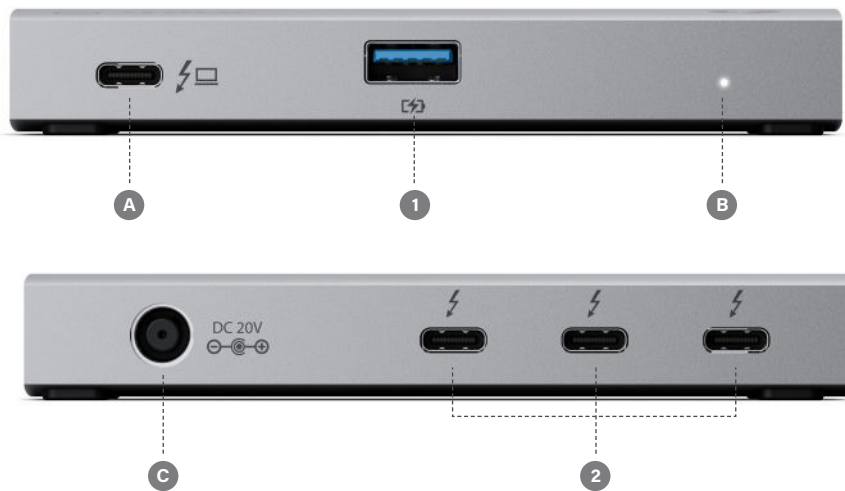

Compatibility for Today and Tomorrow

Works With All Modern Laptops

Whether you need a dock for Windows or Mac, USB-C or Thunderbolt, or USB 3.0 or USB 4.0, you can connect your computer to the BLAZE.

Businesses with BYOD and CYOD laptop policies can deploy the dock for diverse laptop fleets, and households can share the dock for high-end hot-desking solutions.

The premium dock works with all modern laptops, and it's future-proofed for incoming computers and peripherals with Thunderbolt 4 and USB4 capabilities.

4 High-Performance Ports

A USB-C to Laptop Input Port. DP Alt Mode with 60W Power Delivery

B LED Indicator

C Power Port. Connects to a 110W External Power Adapter (supplied)

1 USB-A 3.2 10Gbps, BC1.2 1.5A

2 USB-C Thunderbolt 4/USB 4.0, 40Gbps, 3A

Display Resolution Table

USB-C USB 3.x Hosts	Thunderbolt 3/4, USB 4.0 Hosts
Single Display: 4K (3840 x 2160) @60Hz‡	Dual Display: 4K (3840 x 2160) @60Hz‡