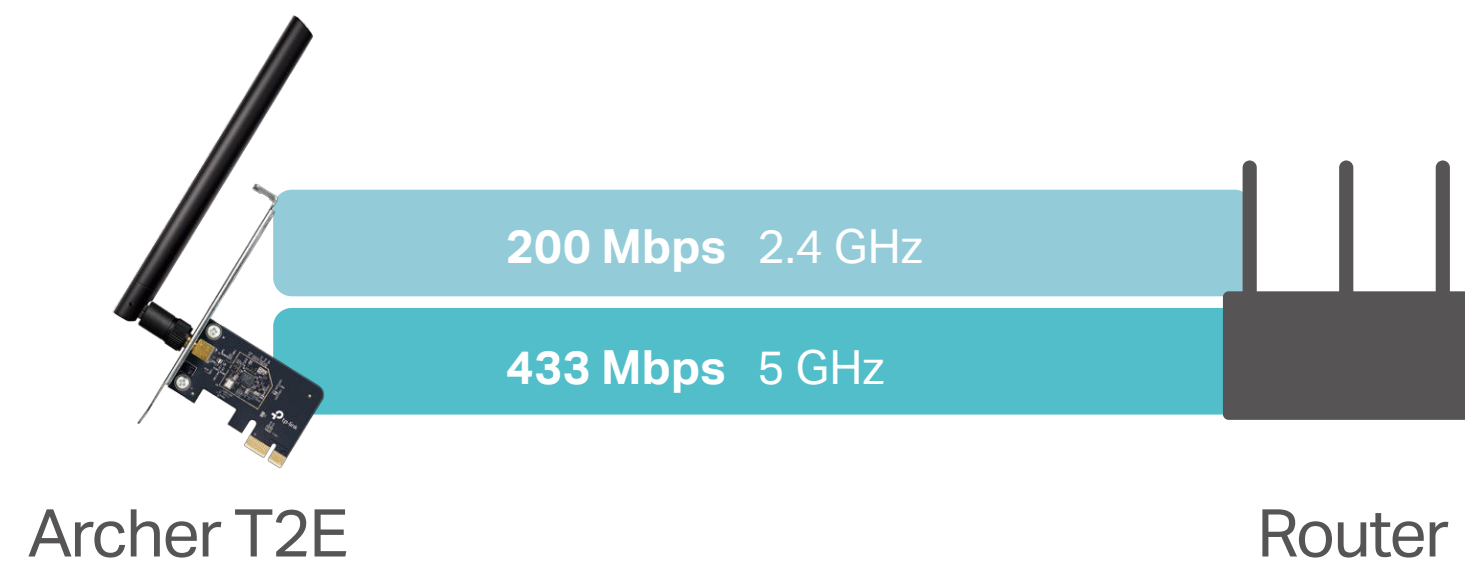

AC600 Wireless Dual Band PCI Express Adapter

Upgrade Your Desktop with
Advanced AC Wi-Fi

Archer T2E

 200 Mbps on 2.4 GHz
433 Mbps on 5 GHz[†]

 MU-MIMO
Simultaneous data streams[†]

 WPA3
Advanced security[†]

 Low-Profile and Full
Height Brackets

Highlights

AC600 Dual Band Wi-Fi

Receive Wi-Fi signals on two separate bands for all your online needs. Choose the 2.4 GHz band for browsing, email and social media, or switch to 5 GHz band for gaming and streaming.[†]

MU-MIMO for Higher Efficiency

Works with MU-MIMO routers, which provide simultaneous data streams, boosting throughput and efficiency.[‡]

Highlights

Improved Security with WPA3

The latest Wi-Fi security protocol provides more secure and individualized encryption in personal password safety, protecting your home Wi-Fi from wireless hacking.†

Low-Profile Bracket

Alongside a standard bracket, a low-profile bracket is also provided for mini towers. Customized options let you find a bracket that perfectly fits your board design.

Specifications

WLAN Features