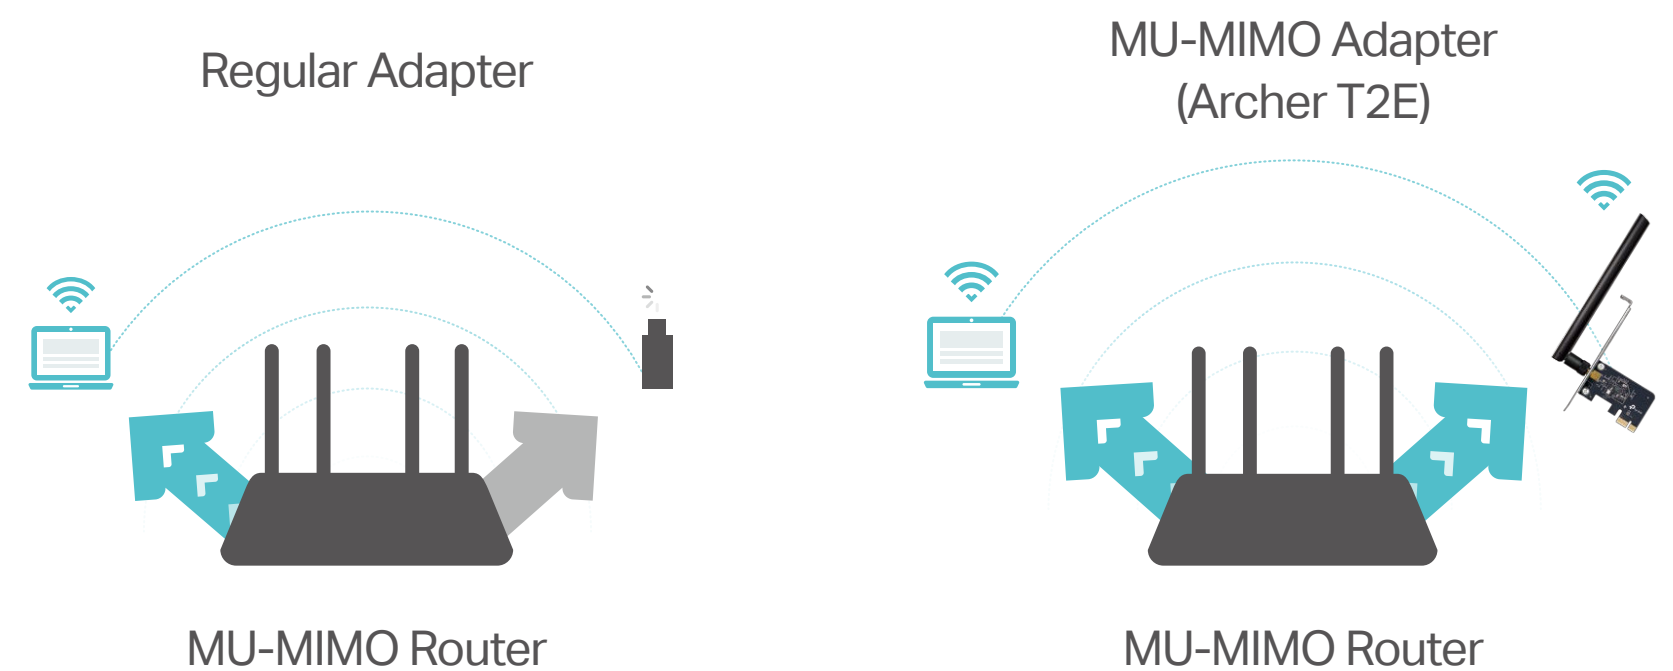

AC600 Wireless Dual Band PCI Express Adapter

Upgrade Your Desktop with
Advanced AC Wi-Fi

Archer T2E

 200 Mbps on 2.4 GHz
433 Mbps on 5 GHz[†]

 MU-MIMO
Simultaneous data streams[†]

 WPA3
Advanced security[†]

 Low-Profile and Full
Height Brackets

Highlights

AC600 Dual Band Wi-Fi

Receive Wi-Fi signals on two separate bands for all your online needs. Choose the 2.4 GHz band for browsing, email and social media, or switch to 5 GHz band for gaming and streaming.[†]

MU-MIMO for Higher Efficiency

Works with MU-MIMO routers, which provide simultaneous data streams, boosting throughput and efficiency.[‡]

Highlights

Improved Security with WPA3

The latest Wi-Fi security protocol provides more secure and individualized encryption in personal password safety, protecting your home Wi-Fi from wireless hacking.†

Low-Profile Bracket

Alongside a standard bracket, a low-profile bracket is also provided for mini towers. Customized options let you find a bracket that perfectly fits your board design.

Specifications

WLAN Features