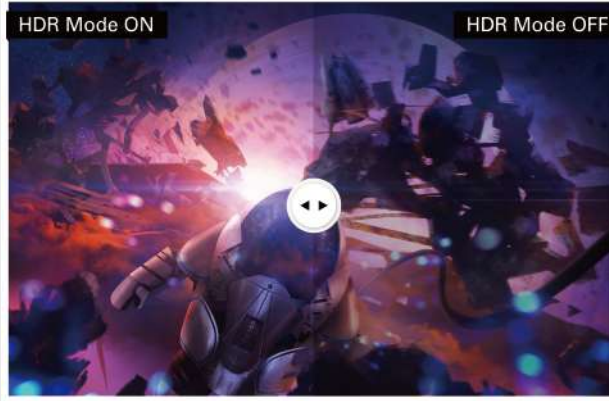

Bringing depth to your colors

AOC Super Color technology enlivens the viewing experience with more passionate reds, enchanting greens and soothing blues. With this hardware solution, you can enjoy better color accuracy and true-to-life color reproduction in your photos, videos and more.

Upscaling content from standard to high definition

The AOC ClearVision image performance engine upscales Standard-Definition (SD) sources to High-Definition (HD), resulting in sharper, more vivid viewing.

An ergonomic design

An adjustable stand allows for tilt, rotation, swivel and height adjustment do dial-in a comfortable and ergonomic viewing experience.

Reducing shortwave blue light output for healthier eyes

Low Blue Mode setting ensures a more healthy viewing experience for prolonged computer use without compromising the naturally vivid colors of the display.