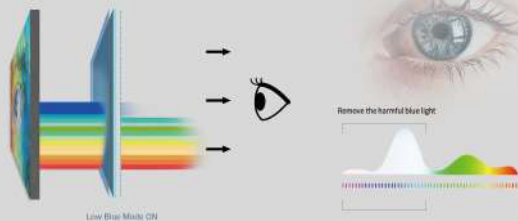

A universally respected anti-tearing solution

Screen tearing doesn't only harm gaming performance, it also destroys immersion. Adaptive Sync technology eradicates this disastrous problem by ensuring your monitor's refresh rate is always synced with your processor's.

Protect your eyes from screen flicker

Flicker-free technology reduces flicker to give you a more comfortable gaming experience. Normal LED-backlit monitors adjust brightness using PWM (Pulse Width Modulation) which causes flickering and results in eye discomfort over long periods of time. AOC flicker-free technology uses a DC (Direct Current) backlight system to provide a more comfortable and healthier viewing experience, minimizing the effects of eye fatigue during work hours.

Multitask like it was nothing

Picture-in-Picture and Picture-by-Picture empowers you to multitask like it was nothing. These features display and fine-tune content from different PC sources onto your screen at once, making it much easier to work on multiple projects at the same time.

Built-in convenient multitasking software

Screen+ allows you to split, customize, and organize your monitor's layout. Make multitasking easier by resizing and displaying multiple windows at once.

Easy adjustments just one click away

AOC's i-Menu allows direct access to the monitor's on-screen display settings utilizing a mouse.

Connectable with other devices

HDMI compatibility unlocks a wider array of connectivity options for users, including gaming consoles, laptops, Blu-Ray players, and more. DisplayPort is the main PC-to-monitor connection format in the industry, with better refresh rates and the ability to transmit good quality audio in addition to visual data.

► Specifications

Model Name	U28P2U/BS
Panel	28" (IPS)
Pixel Pitch (mm)	0.16 (H) × 0.16 (V)
Effective Viewing Area (mm)	620.928 (H) × 341.28 (V)
Brightness	300 cd/m² (typical)
Contrast Ratio	1000 : 1 (Typical) 50 Million : 1 (DCR)
Response Time	4ms (GtG)
Viewing Angle	178° (H) / 178° (V) (CR > 10)
Color Gamut	NTSC 107% (CIE1976) / sRGB 119% (CIE1931)
Color Accuracy	ΔE < 2
Optimum Resolution	3840 × 2160 @ 60Hz — DisplayPort, HDMI
Display Colors	1.07 Billion
Signal Input	HDMI 2.0 × 2, DisplayPort 1.2 × 1
HDCP Version	HDMI :2.2 / DisplayPort :2.2
USB Hub	USB3.2 Gen1 × 4
Power Supply	100 - 240V ~1.5A, 50 / 60Hz
Power Consumption (typical)	45W
Speakers	no
Line in & Earphone	Earphone × 1
Wall-Mount	100mm × 100mm
Adjustable Stand	Height: 130mm, Pivot: -90°~ 90°, Swivel: -175°~ 175°, Tilt: -5 ~ 35°
Product without Stand (mm)	368.5 (H) × 636.42 (W) × 49.3 (D)
Product with Stand (mm)	404~534 (H) × 636.42 (W) × 200.1 (D)
Product without Stand (kg)	4.77
Product with Stand (kg)	6.76
Cabinet Color	Black & Grey
Regulatory Approvals	CE,CB,FCC,BSMI,KC / KCC / eStandby

Design and Specifications are subject to change without notice.