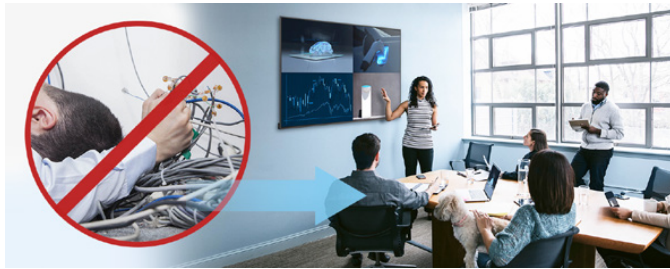

No messy wires

Equipped with built-in features for wireless connectivity, screen sharing, and an integrated multimedia display.

Fuss free set up

It's easy to set up for meetings and presentations. Content-sharing is easy and intuitive, removing many of the common barriers to effective collaboration.

And with ViewBoard® Cast content sharing software, employees can easily stream wireless content from their devices directly to the display.

Whether your employees are in a meeting, a different office, or across the globe, enjoy collaborative productivity with ViewSonic Wireless Presentation Displays.

PRODUCTIVITY STARTS HERE

ViewSonic Wireless Presentation Displays are packed with features that are sure to transform any meeting space into a dynamic communications hub. Experience easy installation, seamless content casting, remote management and so much more with this powerful, all-in-one Wireless Presentation Display solution.

Easy Content Sharing: ViewBoard® Cast content sharing software enables content streaming from multiple mobile devices to the display over wireless or cable networks.

Cross-platform streaming: Enjoy wireless screen sharing and presentations across multiple device platforms, simultaneously.