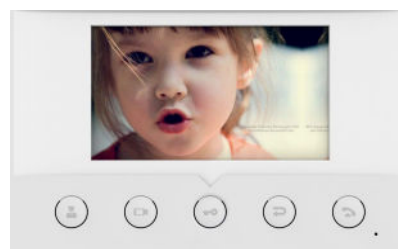

Fanvil i51W SIP Indoor Station

Fanvil i51W is an indoor station with 4.3-inch color screen and rich interfaces. It is mainly used in residential area, villa, office building and other places for receiving calling and communicating through the door phone and achieving remote door-opening. It provides more reliable security assurance and the easier access control for the users, creating a safe and comfortable living environment.

Highlights

- Stylish and simple outlook which matches with different decorative styles.
- 4.3-inch capacitive color screen.
- HD voice speech quality with built-in 1.5W speaker and Acoustic Echo Canceller (AEC).
- Built-in 2.4G Wi-Fi.
- Possess 8 alarm inputs and 1 RS485 interfaces.
- View the authorized camera image over the video door phone.
- Rich interfaces to meet the needs in different application scenarios.
- Support online management and upgrade.
- Compatible with major platforms: Asterisk, Broadsoft, 3CX, Metaswitch, Elastix, Avaya etc.

Generic

- 4 SIP Lines
- HD Voice
- PoE
- External Power Supply(Optional)

Display

- 1 x LCD: 4.3-inch 480x272 Color Screen

Audio

- Wideband ADC/DAC 16KHz sampling
- Narrowband codec: G.711A/U, G.729AB, iLBC
- Wideband codec: G.722, Opus
- Full-duplex hands-free speakerphone with AEC
- Voice Activity Detection (VAD) / Comfort Noise Generation (CNG) / Background Noise Estimation (BNE) / Noise Reduction (NR)
- Packet Loss Concealment (PLC)
- Dynamic Adaptive Jitter Buffer
- DTMF: In-band, Out-of-Band – DTMF-Relay (RFC2833) / SIP INFO
- VQM voice quality monitoring