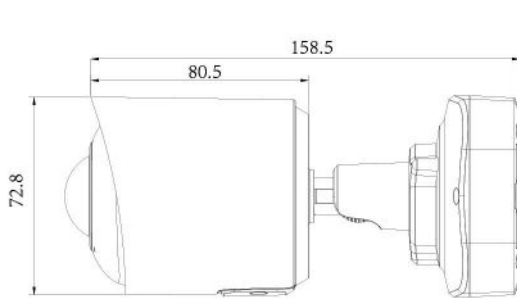

AI 180° Panoramic Mini Bullet Network Camera

Intelligent Analytics	Video Analysis	Region Entrance, Region Exiting, Advanced Motion Detection, Tamper Detection, Line Crossing, Loitering, Object Left, Object Removed
	People Counting& Report	Count the number of people entering or exiting, up to 4 detection areas for regional people counting
System	Storage	Support microSD/SDHC/SDXC Card Local Storage, up to 256G
	Advanced Function	Heat Map, BLC, HLC, 2D DNR, 3D DNR, AWB, IP Address Filtering, AGC, Anti-flicker, Corridor Mode, Deblur, Watermark
	SIP/VoIP Support	Yes, Voice & Video-over-IP
	Event Trigger	Motion Detection, Network Disconnection, Audio Alarm, etc.
	Event Action	FTP Upload, SMTP Upload, SD Card Record, SIP Phone, HTTP Notification, etc.
	System Compatibility	ONVIF Profile G & Q & S & T, API
General	Working Temperature	-40°C~60°C
	Working Humidity	0~90%(Non-condensing)
	Power Supply	PoE (802.3af) / DC 12V ± 10%
	Power Consumption	5W MAX 8W MAX (With IR on) 6W MAX 9W MAX (With IR on)
	Weather Proof	Up to IP67-rated for Weather-resistant Performance
	Housing	Vandal-proof IK10-rated Metal Housing
	Weight	630g
	Dimensions	95.8mmX74mmX158.5mm
	Warranty	3/5 Years

AI 180° Panoramic Mini Bullet Network Camera

Structure Diagrams

Units: mm

Accessories Support

A01 Pole Mount

Weight: 720g
Dimensions: 170*51.5*152.6mm

A03 External Corner Bracket

Weight: 900g
Dimensions: 170*152.5*76.3mm