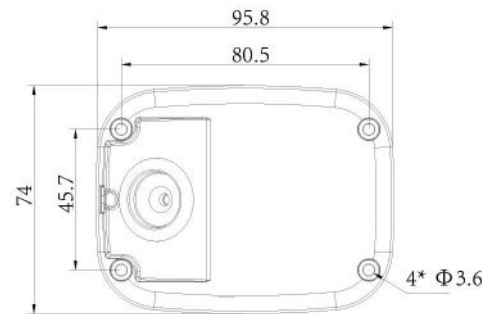

AI 180° Panoramic Mini Bullet Network Camera

Intelligent Analytics	Video Analysis	Region Entrance, Region Exiting, Advanced Motion Detection, Tamper Detection, Line Crossing, Loitering, Object Left, Object Removed
	People Counting& Report	Count the number of people entering or exiting, up to 4 detection areas for regional people counting
System	Storage	Support microSD/SDHC/SDXC Card Local Storage, up to 256G
	Advanced Function	Heat Map, BLC, HLC, 2D DNR, 3D DNR, AWB, IP Address Filtering, AGC, Anti-flicker, Corridor Mode, Deblur, Watermark
	SIP/VoIP Support	Yes, Voice & Video-over-IP
	Event Trigger	Motion Detection, Network Disconnection, Audio Alarm, etc.
	Event Action	FTP Upload, SMTP Upload, SD Card Record, SIP Phone, HTTP Notification, etc.
	System Compatibility	ONVIF Profile G & Q & S & T, API
General	Working Temperature	-40°C~60°C
	Working Humidity	0~90%(Non-condensing)
	Power Supply	PoE (802.3af) / DC 12V ± 10%
	Power Consumption	5W MAX 8W MAX (With IR on) 6W MAX 9W MAX (With IR on)
	Weather Proof	Up to IP67-rated for Weather-resistant Performance
	Housing	Vandal-proof IK10-rated Metal Housing
	Weight	630g
	Dimensions	95.8mmX74mmX158.5mm
	Warranty	3/5 Years

AI 180° Panoramic Mini Bullet Network Camera

Structure Diagrams

Units: mm

Accessories Support

A01 Pole Mount

Weight: 720g
Dimensions: 170*51.5*152.6mm

A03 External Corner Bracket

Weight: 900g
Dimensions: 170*152.5*76.3mm