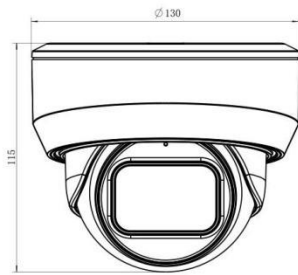

Structure Diagrams

Units: mm

Accessories Support

A01 Pole Mount

Weight: 720g
Dimensions: 170*51.5*152.6mm

A03 External Corner Bracket

Weight: 900g
Dimensions: 170*152.5*76.3mm

A71 Wall Mount

Weight: 530g
Dimensions: 162*124*78 mm