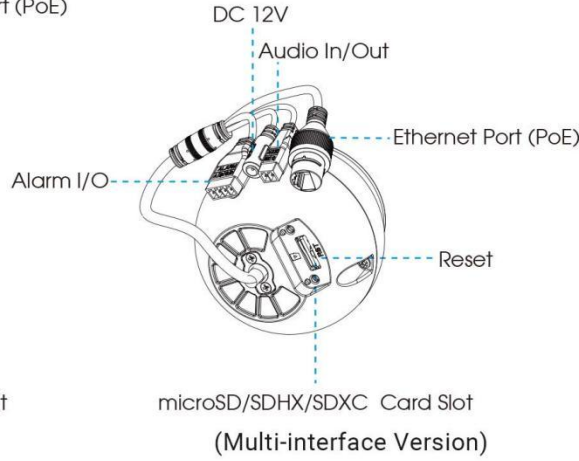

Structure Diagrams

Units: mm

Accessories Support

A01 Pole Mount

Weight: 720g
Dimensions: 170*51.5*152.6mm

A03 External Corner Bracket

Weight: 900g
Dimensions: 170*152.5*76.3mm

A71 Wall Mount

Weight: 530g
Dimensions: 162*124*78 mm