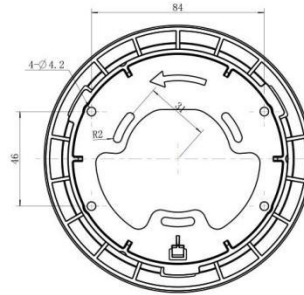

Structure Diagrams

Units: mm

Accessories Support

A01 Pole Mount

Weight: 720g
Dimensions: 170*51.5*152.6mm

A03 External Corner Bracket

Weight: 900g
Dimensions: 170*152.5*76.3mm

A71 Wall Mount

Weight: 530g
Dimensions: 162*124*78 mm