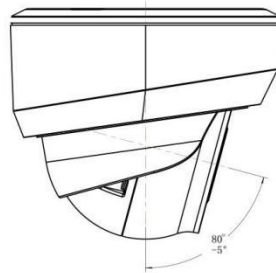

Structure Diagrams

Units: mm

Accessories Support

A01 Pole Mount

Weight: 720g
Dimensions: 170*51.5*152.6mm

A03 External Corner Bracket

Weight: 900g
Dimensions: 170*152.5*76.3mm

A71 Wall Mount

Weight: 530g
Dimensions: 162*124*78 mm