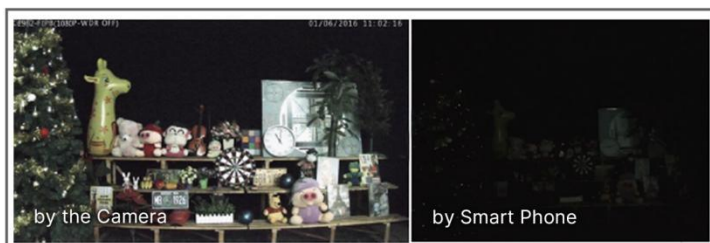

0.005Lux Ultra Low-light

The starlight camera is able to deliver high detailed color images even in low light environment reaching 0.005Lux(Color) or 0Lux(B/W), and near infrared light environments without any supplementary lighting.