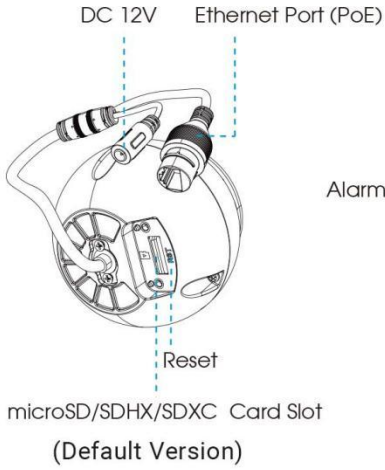

Structure Diagrams

Units: mm

Accessories Support

A01 Pole Mount

Weight: 720g
Dimensions: 170*51.5*152.6mm

A03 External Corner Bracket

Weight: 900g
Dimensions: 170*152.5*76.3mm

A71 Wall Mount