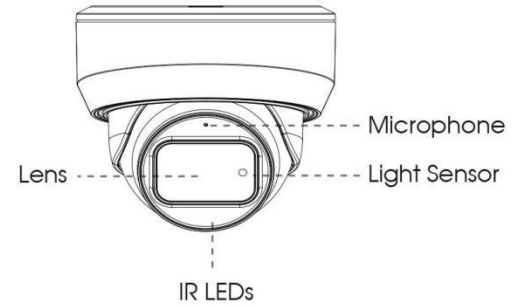

Structure Diagrams

Units: mm

Accessories Support

A01 Pole Mount

Weight: 720g
Dimensions: 170*51.5*152.6mm

A03 External Corner Bracket

Weight: 900g
Dimensions: 170*152.5*76.3mm

A71 Wall Mount

Weight: 530g
Dimensions: 162*124*78 mm