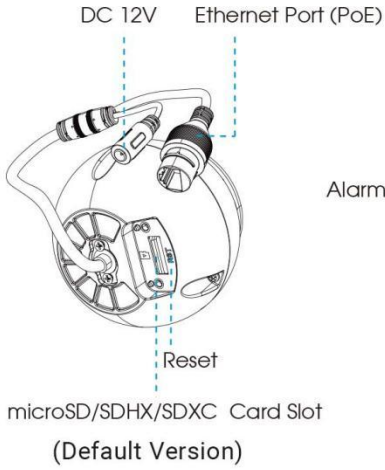

Structure Diagrams

Units: mm

Accessories Support

A01 Pole Mount

Weight: 720g
Dimensions: 170*51.5*152.6mm

A03 External Corner Bracket

Weight: 900g
Dimensions: 170*152.5*76.3mm

A71 Wall Mount

Weight: 530g
Dimensions: 162*124*78 mm