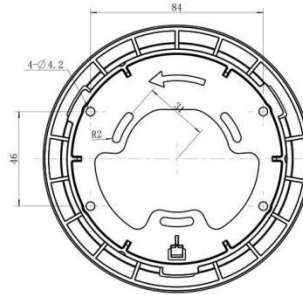

## Structure Diagrams

Units: mm

## Accessories Support

A01 Pole Mount

Weight: 720g  
Dimensions: 170\*51.5\*152.6mm

A03 External Corner Bracket

Weight: 900g  
Dimensions: 170\*152.5\*76.3mm

A71 Wall Mount

Weight: 530g  
Dimensions: 162\*124\*78 mm