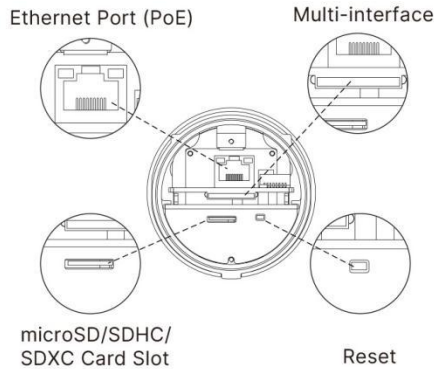

AI Weather-proof Mini Bullet Network Camera

Structure Diagrams

Units: mm

Accessories Support

A01 Pole Mount

Weight: 720g
Dimensions: 170*51.5*152.6mm

A03 External Corner Bracket

Weight: 900g
Dimensions: 170*152.5*76.3mm