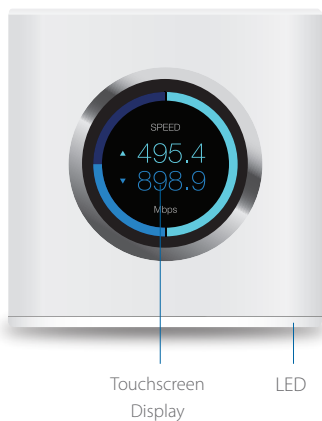

AMPLIFI™

Overview

AmpliFi Routers and MeshPoints are designed to work in combination to eliminate any dead spots in your home. They utilize mesh technology to provide powerful wireless performance in an innovative and simple design. The Router features an intuitive touchscreen display and the MeshPoints display wireless signal performance.

Router

MeshPoint