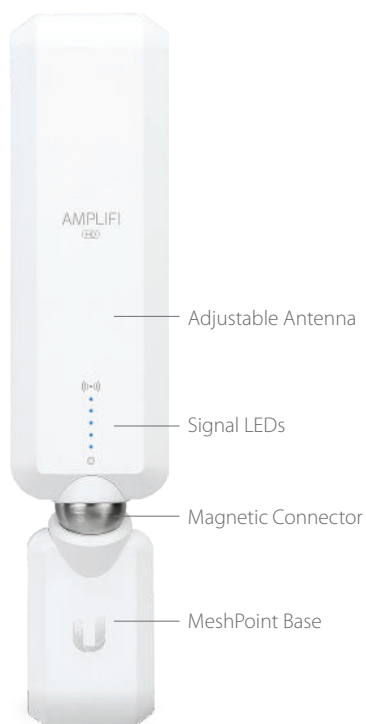

MeshPoint

Adjust the Antenna for optimal signal reception