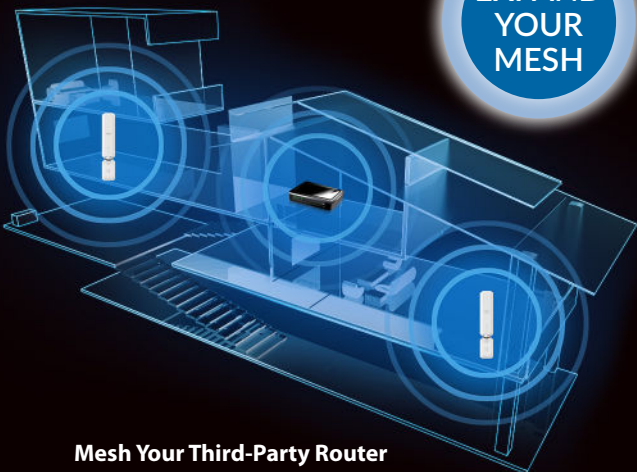

### Central Router with MeshPoints

Create a full mesh network to cover a large home with the AmpliFi HD Wi-Fi System.

### Multi-Router Mesh Network

Create a full mesh network to cover a large home with the Mesh Router Wi-Fi System.

### Mesh Multi-Hop

Create a full mesh network to cover a large home with the AmpliFi HD Wi-Fi System.

EXPAND  
YOUR  
MESH