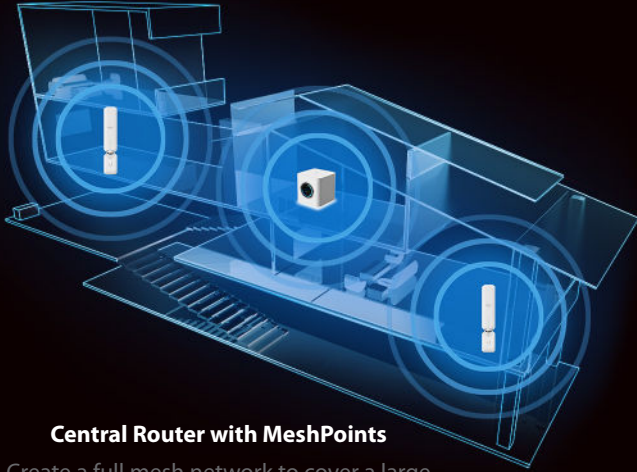

Wi-Fi System Usage Examples

CREATE
YOUR
MESH

Central Router with MeshPoints

Create a full mesh network to cover a large home with the AmpliFi HD Wi-Fi System.