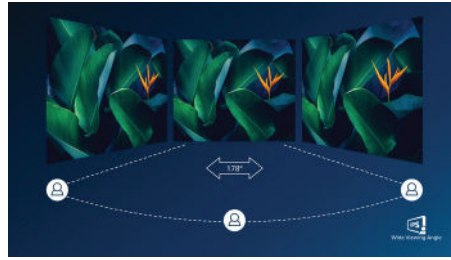

Multi-angle stand

Our continuous tilt stand bends from 0 to 90 degrees with the kind of flexibility to allow you to get comfortable anywhere you need to keep up with your work.

Performance, adaptability

Enjoy a clean, portable, dual-screen workstation. The soft, smooth, pliable USB-C cable is designed to be easy to carry and fit in any bag.

IPS technology

IPS displays use an advanced technology which gives you extra wide viewing angles of 178/178 degree, making it possible to view the display from almost any angle. Unlike standard TN panels, IPS displays gives you remarkably crisp images with vivid colors, making it ideal not only for Photos, movies and web browsing, but also for professional applications which demand color accuracy and consistent brightness at all times.