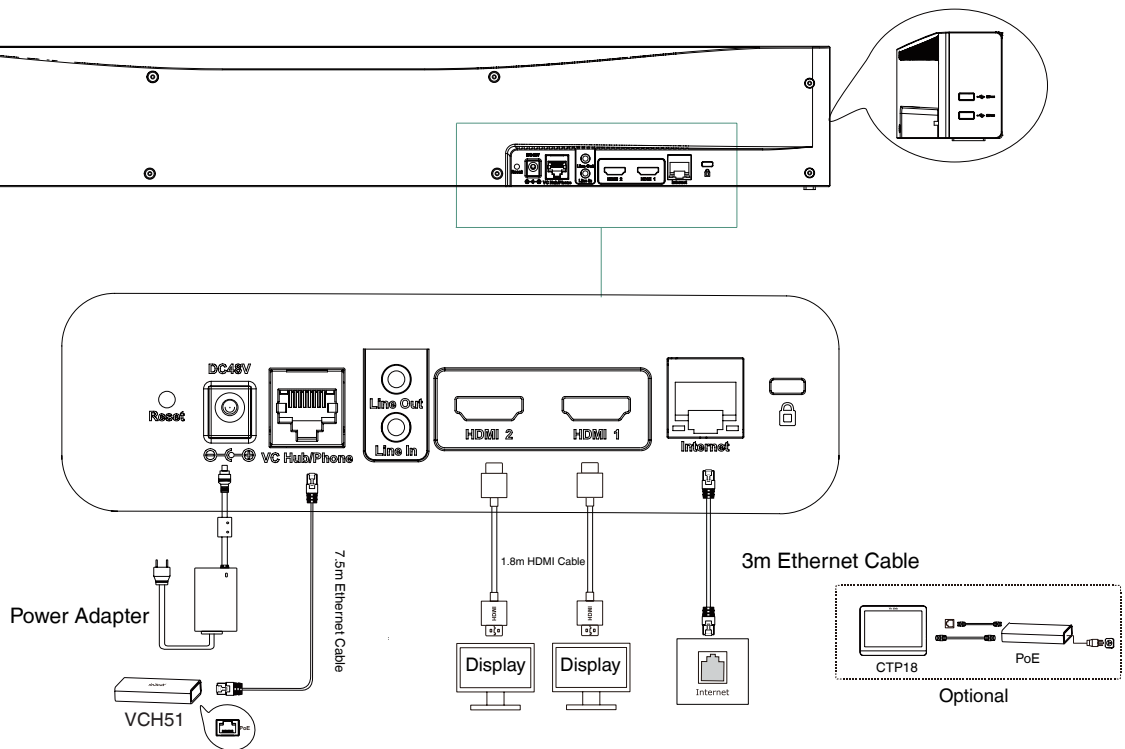

Connections

- 2 x HDMI output (CEC supported)
- HDMI input (through the VCH51 Sharing Kit)
- 1 x Line-in (3.5mm)
- 1 x Line-out (3.5mm)
- 2 x USB 2.0
- 1 x 10/100M/1000M Ethernet port

- 1 x Yealink extension port (RJ-45)
- 1 x Power port
- 1 x Security lock slot
- 1 x Reset slot

Other Physical Features

- External Yealink Power Adapter: AC 100~240V input and DC 48V/0.7A Output
- USB Output: 5V \equiv 0.5A
- Power consumption (PSU):
 - Idle < 13W; Normal operating: 15W; MAX: 16W
- Dimension (W.D.H): 700 mm x 98 mm x 121 mm
- Operating humidity: 10~95%
- Operating temperature: 0~40°C
- Storage temperature: -30~70°C

MeetingBar A30 Package

- Package contents:
 - MeetingBar A30 endpoint
 - 3m Ethernet cable
 - 2 x 1.8m HDMI cable
 - Mounting Bracket and Accessories
 - Power adapter
 - Quick Start Guide
 - Controller (optional):
 - CTP18 Touch Panel
 - VCR20 Remote Control
 - Content sharing(optional):
 - VCH51 Sharing Kit (HDMI/USB-C)
 - WPP20 Wireless Presentation Pod
- Carton Meas: 903*325*306mm

MeetingBar A30 + CTP18 Package

- Carton Meas: 923*495*327mm

Compliance

Endpoint Connections

Note:

- If you connect a touch display device, you can operate the A30 either by remote control or touch control.
- If you connect a non-touch display device, you can only use the remote control.