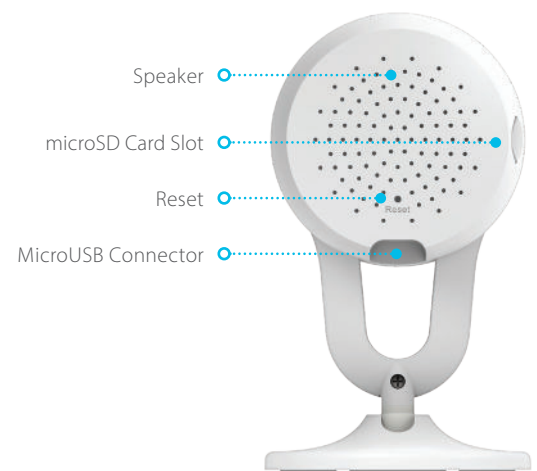

General	
Video Compression	H.264
Max. Resolution	2 Megapixel (Full HD)
Max. Frame	1080p (1920 x 1080)
Image Sensor	1/3" Progressive CMOS sensor
Day & Night - IR LED	5 m
Focal Length	3.18 mm
Aperture	F2.2
Angle of View	(H) 100° (V) 52° (D) 120°
Audio	Built-in microphone and speaker
Audio Codec	MPEG-2 AAC LC

Functionality	
Wireless IEEE Standard	802.11n/g wireless
Wi-Fi Operation Band	2.4 GHz
Security Protocol	WPA3
Bluetooth	Bluetooth Low Energy 4.2
Network Protocols	IPv4, IPv6, DHCP/DHCPv6 Client, Bonjour (mDNS and DNS-SD), ONVIF Profile S, RTSP, SRTP, RTP/SRTP, HTTPS

Software	
Device Management	mydlink App (iOS and Android), mydlink Portal
Features	Motion detection, person detection, sound detection
Recording	mydlink Cloud Recording (event), microSD card recording (Up to 256 GB capacity, event or continuous)
Notifications	Push notifications with a snapshot and quick action buttons (2 designated contact numbers and live view)
Voice Assistants	Amazon Alexa, the Google Assistant

Physical	
Power Input	100 to 240 V AC, 50/60 Hz
Power Output	5 V DC 1.2 A
Max. Power Consumption	5 W ± 5%
Cable Length	1.5 m
Indoor/Outdoor	For indoor use
Operating Temperature	0 to 40 °C
Storage Temperature	-20 to 70 °C
Operating/Storage Humidity	Max. 90% non-condensing
Weight	80 g
Dimensions	62 x 65 x 112 mm
Certifications	CE, FCC, IC, RCM, NCC, BSMI

¹ Use of audio or video equipment for recording the image or audio of a person without their knowledge and consent is prohibited in certain states or jurisdictions. The end-user assumes all liability for compliance with applicable state, local and federal laws. ² microSD card not included. Supports capacity up to 256 GB.