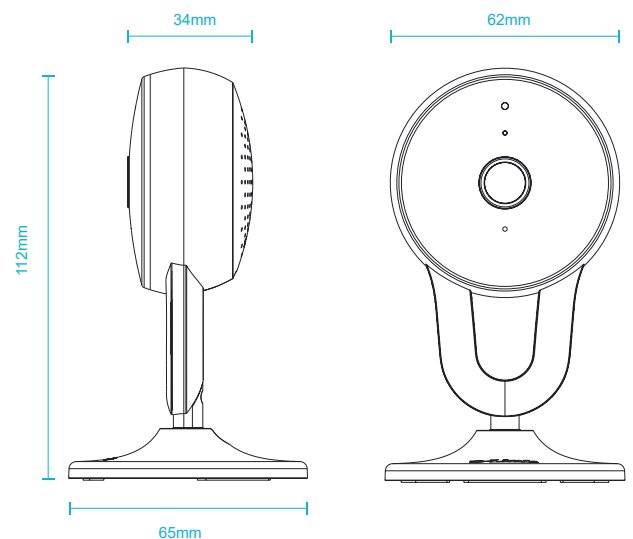

**Smart Home Compatible**

Works with mydlink Smart Home devices, Amazon Alexa and the Google Assistant

General	
Video Compression	H.264
Max. Resolution	2 Megapixel (Full HD)
Max. Frame	1080p (1920 x 1080)
Image Sensor	1/3" Progressive CMOS sensor
Day & Night - IR LED	5 m
Focal Length	3.18 mm
Aperture	F2.2
Angle of View	(H) 100° (V) 52° (D) 120°
Audio	Built-in microphone and speaker
Audio Codec	MPEG-2 AAC LC

Physical	
Power Input	100 to 240 V AC, 50/60 Hz
Power Output	5 V DC 1.2 A
Max. Power Consumption	5 W ± 5%
Cable Length	1.5 m
Indoor/Outdoor	For indoor use
Operating Temperature	0 to 40 °C
Storage Temperature	-20 to 70 °C
Operating/Storage Humidity	Max. 90% non-condensing
Weight	80 g
Dimensions	62 x 65 x 112 mm
Certifications	CE, FCC, IC, RCM, NCC, BSMI