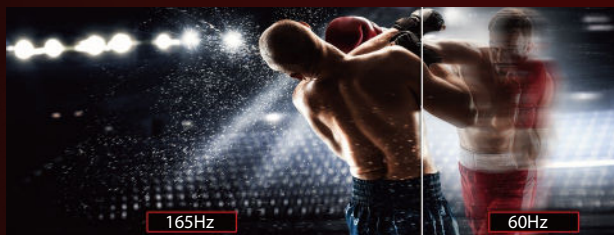

The e-sports professional standard for gaming

With a 165Hz refresh rate and 1ms response time, your display will be equipped to perform at the pro gaming standard. Enjoy an ultra-smooth experience with no visible screen blur to ensure you're always prepped to win.

Enhances color and sharpness for different game styles. Six modes to select: FPS, Racing, RTS, Gamer1, Gamer2, Gamer3 and Off.

Slim, sleek, simple

Displays with ultra-narrow borders allow for minimal distractions and maximum viewing size. Especially suited for multi-display or tiling setup like gaming, graphic design and professional applications, an ultra-narrow border display gives you the feeling of using one large display.