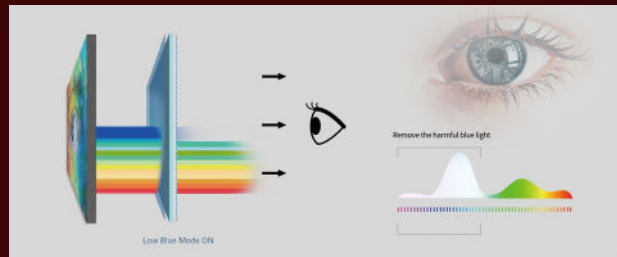

Connectable with other devices

This AOC monitor provides multiple options for connectivity, including DisplayPort interface, and HDMI port. The HDMI connector provides high-quality video and audio, perfect for watching videos or viewing high-detailed images. DisplayPort offers an alternate option for high-definition resolution as well as the capability to output to multiple displays when using compatible notebooks or desktops.

► Specifications

Model Name	24G2SE
Panel	23.8" (VA)
Pixel Pitch (mm)	0.2745 (H) × 0.2745 (V)
Effective Viewing Area (mm)	527.04 (H) × 296.46 (V)
Brightness	350 cd/m²
Contrast Ratio	3500 : 1 (Typical) 80 Million : 1 (DCR)
Response Time	1ms (MPRT) /4ms (GtG)
Viewing Angle	178° (H) / 178° (V) (CR > 10)
Color Gamut	NTSC 96% (CIE1976) / sRGB 126% (CIE1931) / DCI-P3 87% (CIE1976)
Color Accuracy	Delta E < 2
Optimum Resolution	1920 × 1080 @ 144Hz – HDMI 1920 × 1080 @ 165Hz – DisplayPort 1920 × 1080 @ 60Hz – VGA
Display Colors	16.7 Million
Signal Input	VGA × 1 / HDMI 1.4 × 2 / DisplayPort 1.2 × 1
HDCP Version	HDMI: 1.4 / DisplayPort: 1.4
USB Hub	no
Power Supply	100 - 240V ~ 1.5A, 50 / 60Hz
Power Consumption (typical)	22W
Speakers	no
Line in & Earphone	Earphone
Wall-Mount	100mm x 100mm
Adjustable Stand	Tilt: -5° ~ 23°
Product without Stand (mm)	322.1 (H) × 539.05 (W) × 47.2 (D)
Product with Stand (mm)	421 (H) × 539.05 (W) × 227.4 (D)
Packaging (mm)	492 (H) × 605 (W) × 184 (D)
Product without Stand (kg)	2.8
Product with Stand (kg)	3.7
Product with Packaging (kg)	5.4
Cabinet Color	Black & Red
Regulatory Approvals	CE / CB / FCC

Design and Specifications are subject to change without notice.

www.aoc.com © 2021 AOC Monitors. All rights reserved. AOC is a registered trademark. All other trademarks are the property of their respective owners.