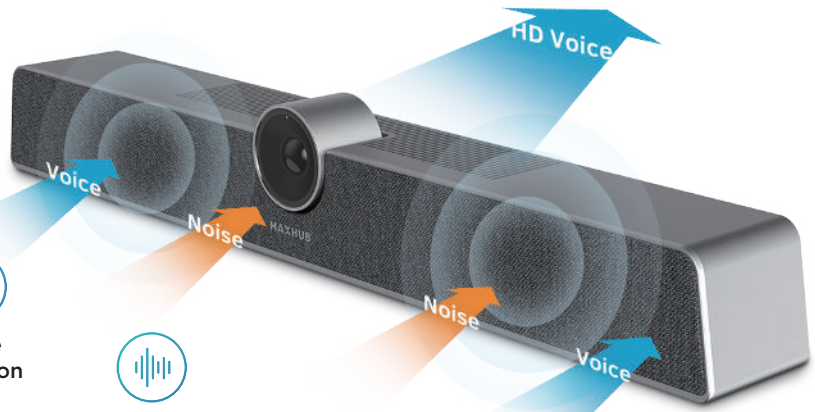

### 120° FOV

Full room coverage

Adaptive echo canceller

Automatic tracking

Noise reduction

Automatic gain control

Dereverberation