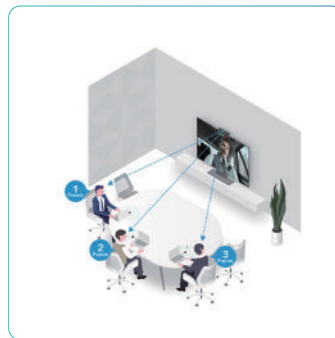

### Collaborate Effortlessly

Auto-framing, zoom in/out, camera position preset to be controlled by the remote controller.

USB

### A Visionary Camera

Auto-framing | 3 Camera position presets | 120° Viewing angle | 12MP | 5X digital zoom

### FOCUSES ON THE PRESENTER

Auto-framing with intelligent face detection and voice localization tracks whoever is speaking and smoothly switches between presenters.