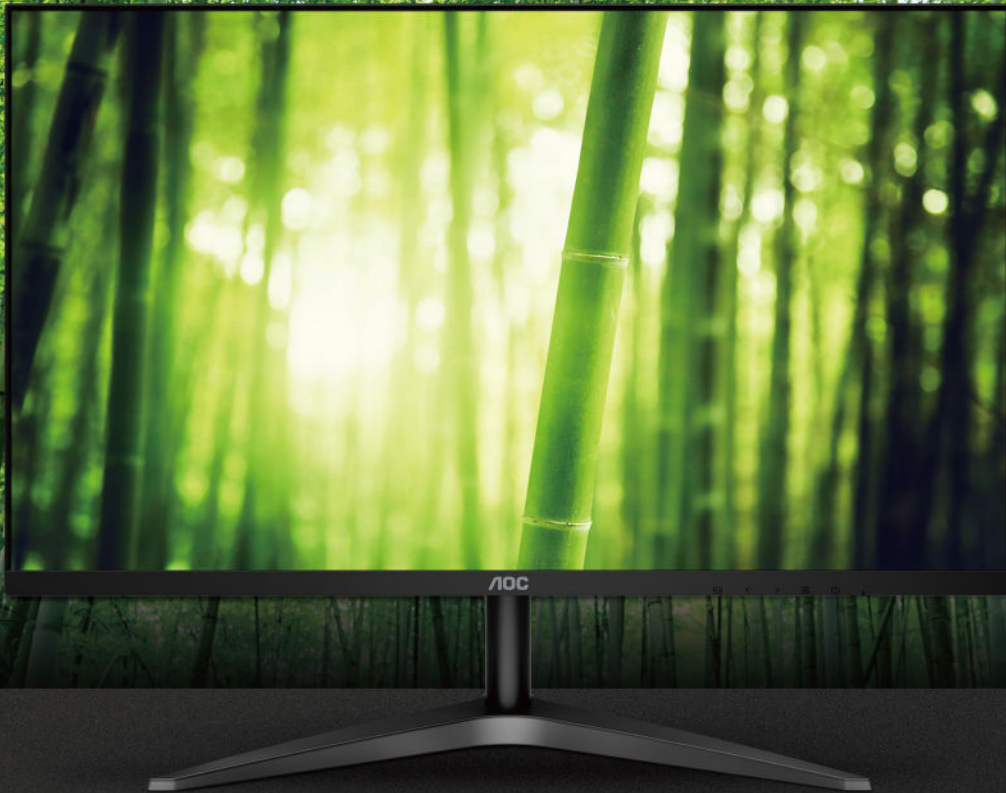

AOC

B1
SERIES

COMFORTABLE
AND SUPER SLIM

24B1XH2

- > IPS Wide Viewing Angle
- > 3-sided Frameless Design
- > Ultra Slim Stylish Design
- > Flicker Free Eye Protection

ADAPTIVE
SYNC

100Hz

HDMI
HIGH DEFINITION MULTIMEDIA INTERFACE

vision at **Heart**

► Features

IPS WIDE VIEW

Designed with wide viewing angles

IPS displays deliver 178/178-degree viewing angles while maintaining consistent image quality and colors from all viewing positions. You can also view your spreadsheets or weekend movies from virtually any angle without compromising color uniformity.

3 SIDED
FRAMELESS

See more and see it clearer

Break away from the shackles of bezels with AOC's 3-Sided Frameless Design monitors. This virtually frameless monitor has extremely narrow bezel around a stunning screen. When used as part of a multi-monitor setup it offers a near-seamless and elegant transition between screens. Beauty, form, and function. Isn't it time you broke free from your bezels?

ULTRA SLIM

Function and form in one

Sometimes, less is more: With its minimalistic, slim profile, this monitor seamlessly blends into your working environment instead of obstructing your vision with a bulky casing. Enjoy more space on your desk, easy transportation and an appealing design with this slick, lightweight display.