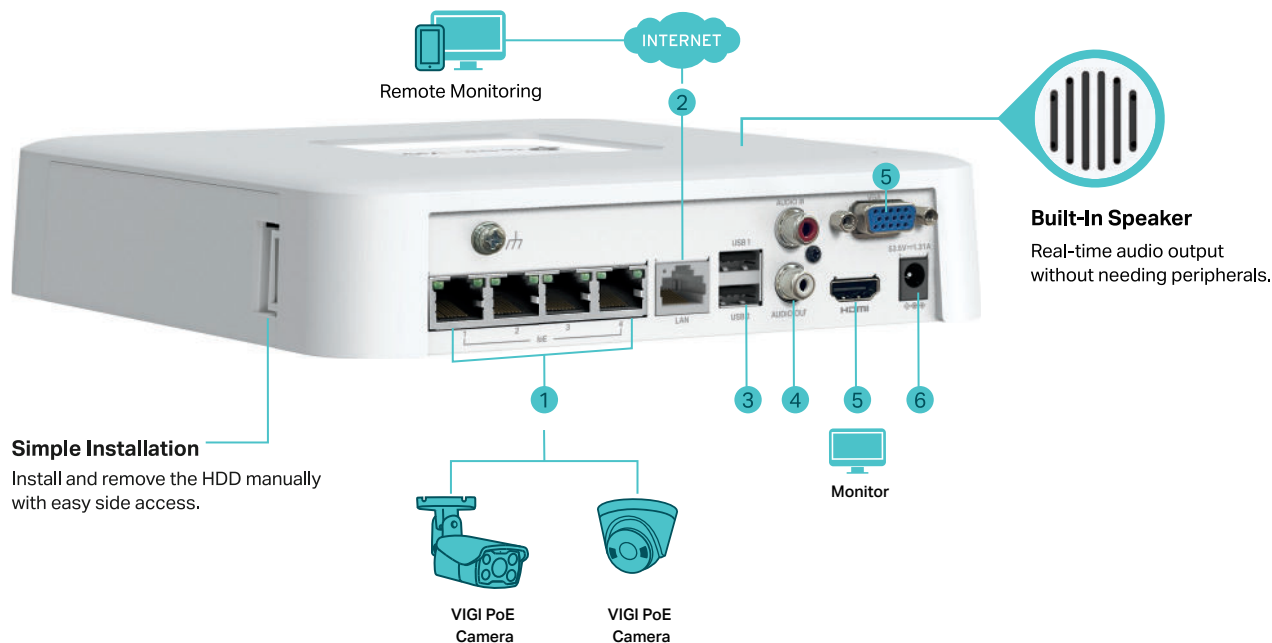

4 Channel PoE+ Network Video Recorder

MODEL: VIGI NVR1104H-4P

H.265+

4 PoE+ Ports | **53w** PoE Budget

Remote Management
Dedicated VIGI app

Smart Detection
Configuration for Better Monitoring*

Simple HDD Installation
No need to remove the entire shell

Highlight

4-Channel Live View

Ensures a real-time display of every monitored area on one screen and take everything under your control.

Simplified Deployment with PoE+

Easily connect and power your PoE camera with one RJ45 cable transmitting both data and power. No power adapter needed.

4K Video Output

Show more details with up to 8MP resolution for one channel and 16MP decoding capacity in total for all channels

Easy Management

Seamlessly manage the NVR and connected cameras via the web UI, NVR UI, VIGI app, and VIGI Security Manager. Customize the management systems to suit your specific needs.

Network Topology

1. Four PoE Ports to Connect and Power Your Camera
2. LAN Port for Ethernet Connection
3. Two USB Ports for Mouse, Keyboard, or Mobile Hard Disk Connection[^]
4. AUDIO IN and AUDIO OUT for Two-Way Audio
5. HDMI and VGA Ports for Video Output
6. Power Supply