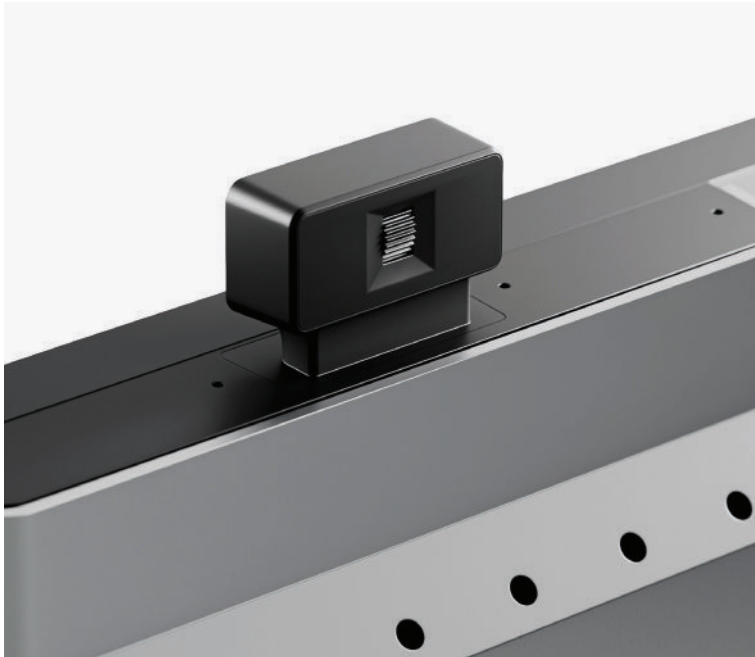

8MP Auto-Retracting Webcam

Look stunning, but only when you want to with our smart webcam. It automatically sides up when you need it and disappears when you don't, protecting your privacy. Adjusting your framing is easy with its rear dial, perfect for multi-user workstations.

Unrivalled 4K Touchscreen

Get hands on with your work using Clarity Pro Touch's 10-point ultra-thin One Glass Solution (OGS) touchscreen. Navigate your project with the same intuitive touch controls as your phone, trackpad or tablet.