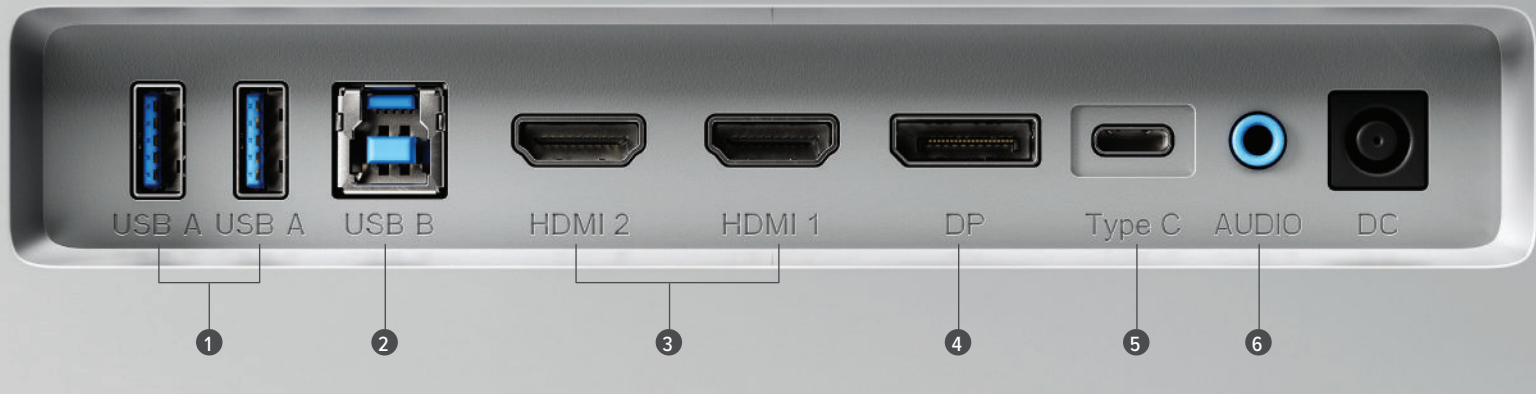

8 Port Mini Hub

- 1 USB-A
- 2 USB-B
- 3 HDMI
- 4 DisplayPort
- 5 USB-C
- 6 Audio Output

User Interface

Power Input DC 19V 7.89A, 150W (Max)
Output 1x DP 1.4, 2x HDMI 2.0, 1x Type-C, 2x USB-A, 1x USB-B, 1x Audio Out

USB PD Power Delivery

Up to 65W max. power to host computer

Webcam

8MP automatically retracting

Brightness

400cd/m² (Typ.), 350cd/m²(Min.)

Resolution

Maximum Resolution: 3840*2160@60Hz (Landscape)
2160*3840@60Hz (Portrait)

Physical Characteristics

Product Dimensions 624mm (L) x 220mm (W) x 565mm (H)
Material ABS, Glass, Aluminium
Weight 7.6kg

Package Includes

- 1x Clarity Pro Touch 27" UHD 4K Monitor
- 1x Power Adapter
- 1x User Manual
- 1x 1.5m DisplayPort to DisplayPort Cable
- 1x 1.5m HDMI to HDMI Cable
- 1x 1m USB-C to USB-C Cable (USB 3.2 - Gen 2)
- 1x 1.5m USB-A to USB-B Cable

Power Adapter

Input AC 100-240V $\sim$, 50/60Hz
Output DC 19V 7.89A, 150W (Max)

Screen Size

27"

Aspect Ratio

16:9

Touchscreen

(Clarity Pro Touch only)
Multi-touch: 10 Point
Screen Type: One Glass Display(OGS)

Panel

IPS with QD backlight

Viewing Angle

178°(H) / 178°(V)

Audio

Speakers: 5Wx2
Audio Out: Yes

Warranty

2 Year