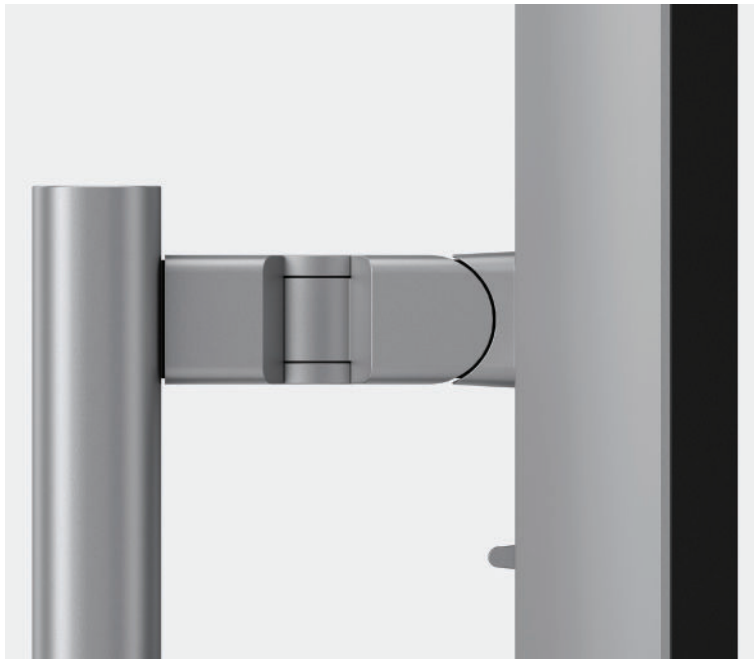

Pivot, Tilt, Swivel

Adjustable stand

Our aluminium stand makes it easy to position Clarity Pro Touch exactly where you need it. Simply raise pivot, tilt and swivel the display for ergonomic comfort. Combined with its 178° viewing angle, Clarity Pro Touch is a versatile inclusion in any workstation.

Landscape or Portrait

switch in seconds

With Clarity Pro Touch's smart rotation sensor, it takes just seconds to switch from landscape to portrait, perfect for editing vertical video, answering emails or monitoring a livestream. When you're done, switching back is just as easy.