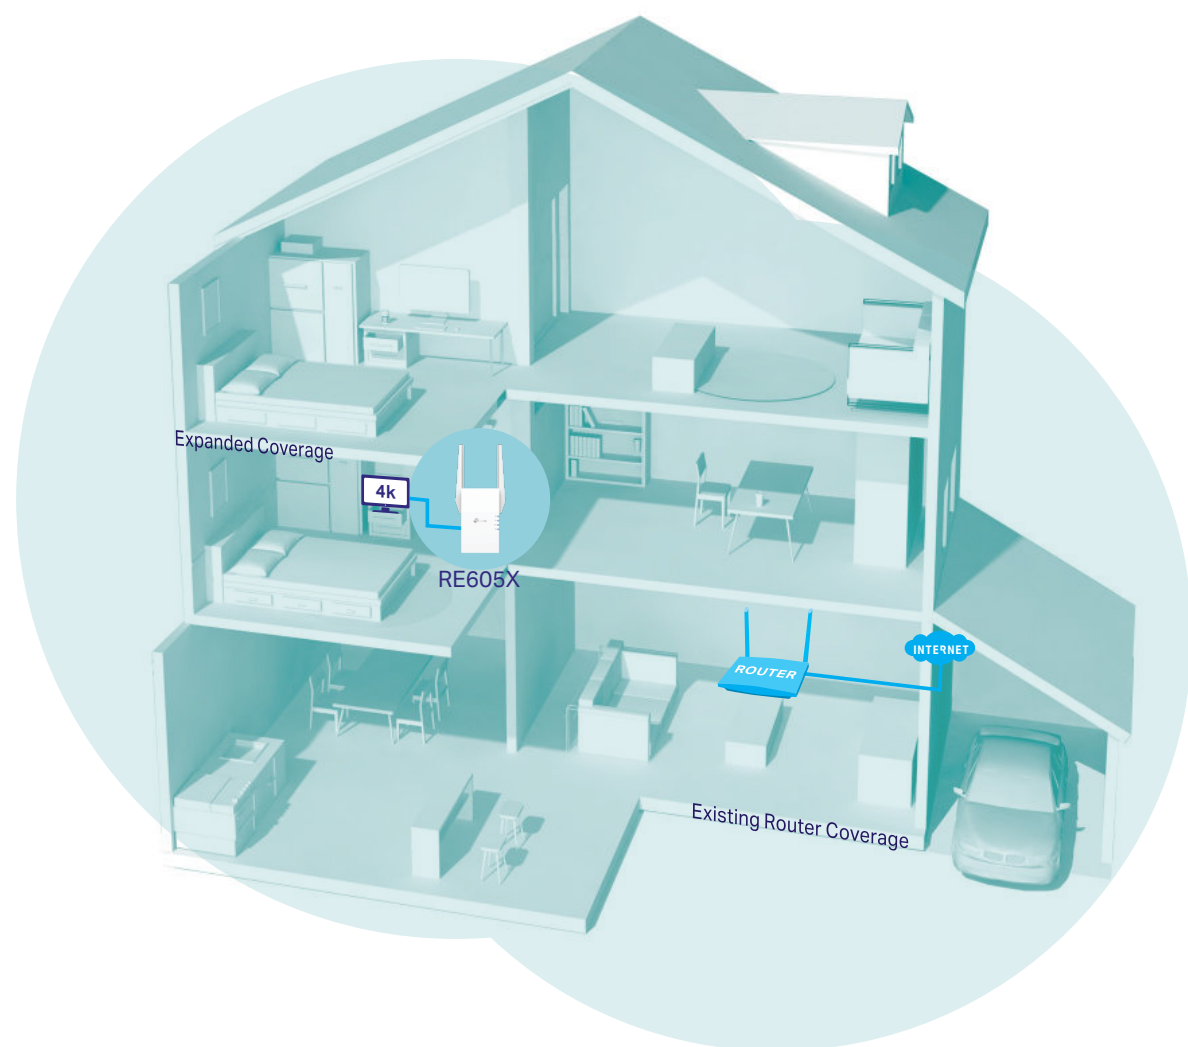

Highlights

Extend AX1800 Wi-Fi to Your Whole Home

Works with any Wi-Fi router to eliminate Wi-Fi dead zones, and blanket your home with stable, super-fast, seamless Wi-Fi via OneMesh™.

● Wi-Fi Coverage
— Ethernet Cable

Faster Wi-Fi 6 Speed

Turbocharge your devices with wireless speeds of up to 1.8 Gbps.

Larger Capacity^Δ

Wi-Fi 6 builds a more efficient network that increases the average throughput by 4 times and servers more devices.

Ultra-Low Latency

Take advantage of ultra-low latency to enjoy smoother online experience.

Save Clients' Battery Power*

Target Wake Time schedules the connection time of battery-powered devices to reduce their power consumption.

Adaptive Path Selection

Keep your network running at top-speed by automatically choosing the fastest connection path to the router.

Access Point Mode

Create a new Wi-Fi access point to enhance your wired network with Wi-Fi capability.

Easy Setup Within Minutes

Easy setup and management via WPS button/Tether app/Web UI.