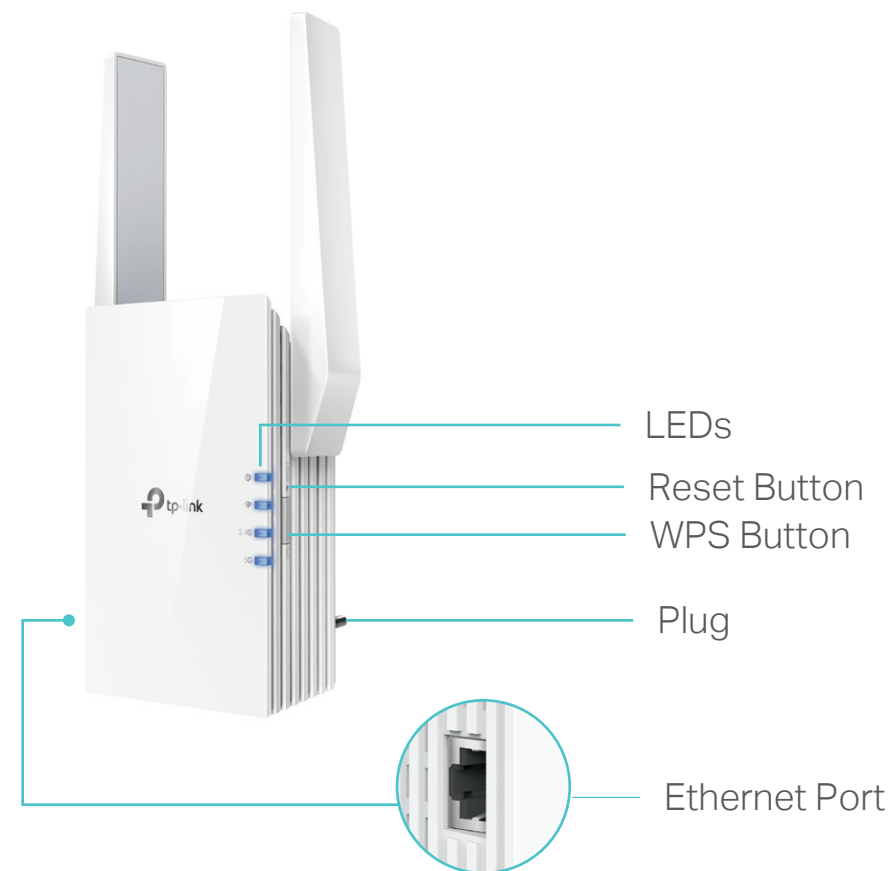

Specifications

Hardware

- Button: WPS Button, Reset Button
- Port: 1 Gigabit Ethernet Port
- Antenna: 2 External Antennas
- Power Consumption: 10W
- Dimensions (W × D × H): 2.9×1.8×4.9 in. (74.0×46×124.8 mm)

For more information, please visit

<https://www.tp-link.com/home-networking/range-extender/re605x/>

or scan the QR code left

Wireless

- Wireless Standards: IEEE 802.11a/n/ac/ax 5 GHz, IEEE 802.11b/g/n/ax 2.4 GHz
- Frequency: 2.4 GHz and 5 GHz
- Signal Rate: 574 Mbps at 2.4 GHz, 1201 Mbps at 5 GHz
- Transmit Power: CE: 2.4 GHz ≤15dBm, 5 GHz ≤21dBm
- Reception Sensitivity:
  - 5 GHz:
    - 11ax HE80 MCS0: -87dBm, 11ax HE80 MCS11: -56dBm
    - 11a 6Mbps: -93dBm, 11a 54Mbps: -75dBm
    - 11ac HT20 MCS0: -92dBm, 11ac HT20 MCS8: -70dBm
    - 11ac HT40 MCS0: -90dBm, 11ac HT40 MCS9: -66dBm
    - 11ac HT80 MCS0: -87dBm, 11ac HT80 MCS9: -62dBm
  - 2.4 GHz:
    - 11ax HE40 MCS0: -93dBm, 11ax HE40 MCS11: -63dBm
    - 11g 54Mbps: -77dBm, 11n HT20 MCS7: -75dBm
    - 11n HT40 MCS7: -72dBm
- Wireless Function: Enable/Disable Wireless Radio, Wireless Statistics
- Wireless Security: 64/128-bit WEP, WPA/WPA2-PSK encryptions

Others

- Certification
  CE, RoHS
- System Requirements
  Microsoft Windows 98SE, NT, 2000, XP, Vista™ or Windows 7, 8, 8.1, 10, MAC OS, NetWare, UNIX or Linux
  Internet Explorer 11, Firefox 12.0, Chrome 20.0, Safari 4.0, or other Java-enabled browser
- Package Contents
  Wi-Fi Range Extender RE605X
  Quick Installation Guide

Attention: This device may only be used indoors in all EU member states and EFTA countries.

Specifications are subject to change without notice. TP-Link is a registered trademark of TP-Link Technologies CO., Ltd. Other brands and product names are trademarks or registered trademarks of their respective holders. Copyright ©2020 TP-Link Technologies Co., Ltd. All rights reserved.

[†]Maximum wireless signal rates are the physical rates derived from IEEE Standard 802.11 specifications. Actual wireless data throughput and wireless coverage per ft² are not guaranteed and will vary as a result of network conditions, client limitations, and environmental factors, including building materials, obstacles, volume and density of traffic, and client location.

[‡]The product may not be compatible with routers or gateways with firmware that has been altered, is based on open source programs, or is non-standard or outdated.

[§]Smart Roaming is designed for devices that support the 802.11k/v standard.

[¶]Up to 4x Capacity refers to 4x increase in median throughput under dense environment compared to 11ac wave 2 range extender.

[*]Saving clients' battery power requires clients to also support the 802.11ax Wi-Fi standard. Actual power reduction may vary as a result of network conditions, client limitations, and environmental factors.

www.tp-link.com

TP-Link AX1800 Wi-Fi 6 Range Extender RE605X