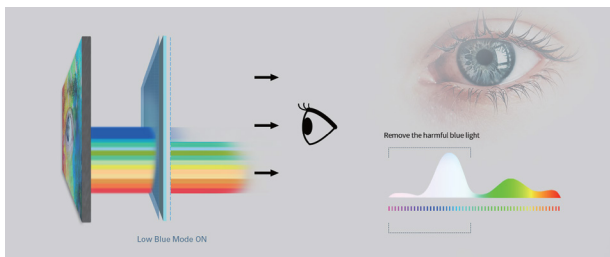

100Hz translates high GPU framerates into a smooth and responsive gameplay experience

Make the most of the graphical output of your PC with a monitor that can handle it: 100Hz translates GPU framerates into a smooth and responsive gameplay experience. Unleash your reflexes.

See more with 3-sided frameless design

Break away from the shackles of bezels with AOC's 3-Sided Frameless Design monitors. This virtually frameless monitor has extremely narrow bezel around a stunning screen. When used as part of a multi-monitor setup it offers a near-seamless and elegant transition between screens. Beauty, form, and function. Isn't it time you broke free from your bezels?

Reduces blue light exposure for a comfortable experience

LowBlue Mode setting ensures a more healthy viewing experience for prolonged computer use without compromising the naturally vivid colors of the display.