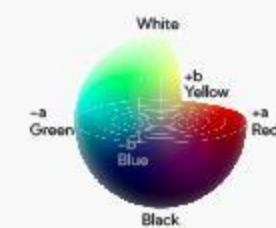

[More features about MAXHUB Whiteboard >](#)

Engaging Picture Clarity

Bring virtual meetings and presentations to life in vivid color. Improved contrast and clarity mean interactions are more lifelike, and images and presentations are more eye catching. The 4K display is four times more powerful than HD.

90% NTSC color gamut

Color gamut is the range of colors that can be accurately shown in a scenario. The greater, the better. With 90% NTSC, the V6 Series is suitable for high-end design, photography, film, and video.

$\Delta E \leq 2$ high color accuracy display

Color accuracy is essential for highly visual applications like design work. The V6 Series has a color accuracy $\Delta E \leq 2$ to deliver the original color and achieve professional-grade imagery.