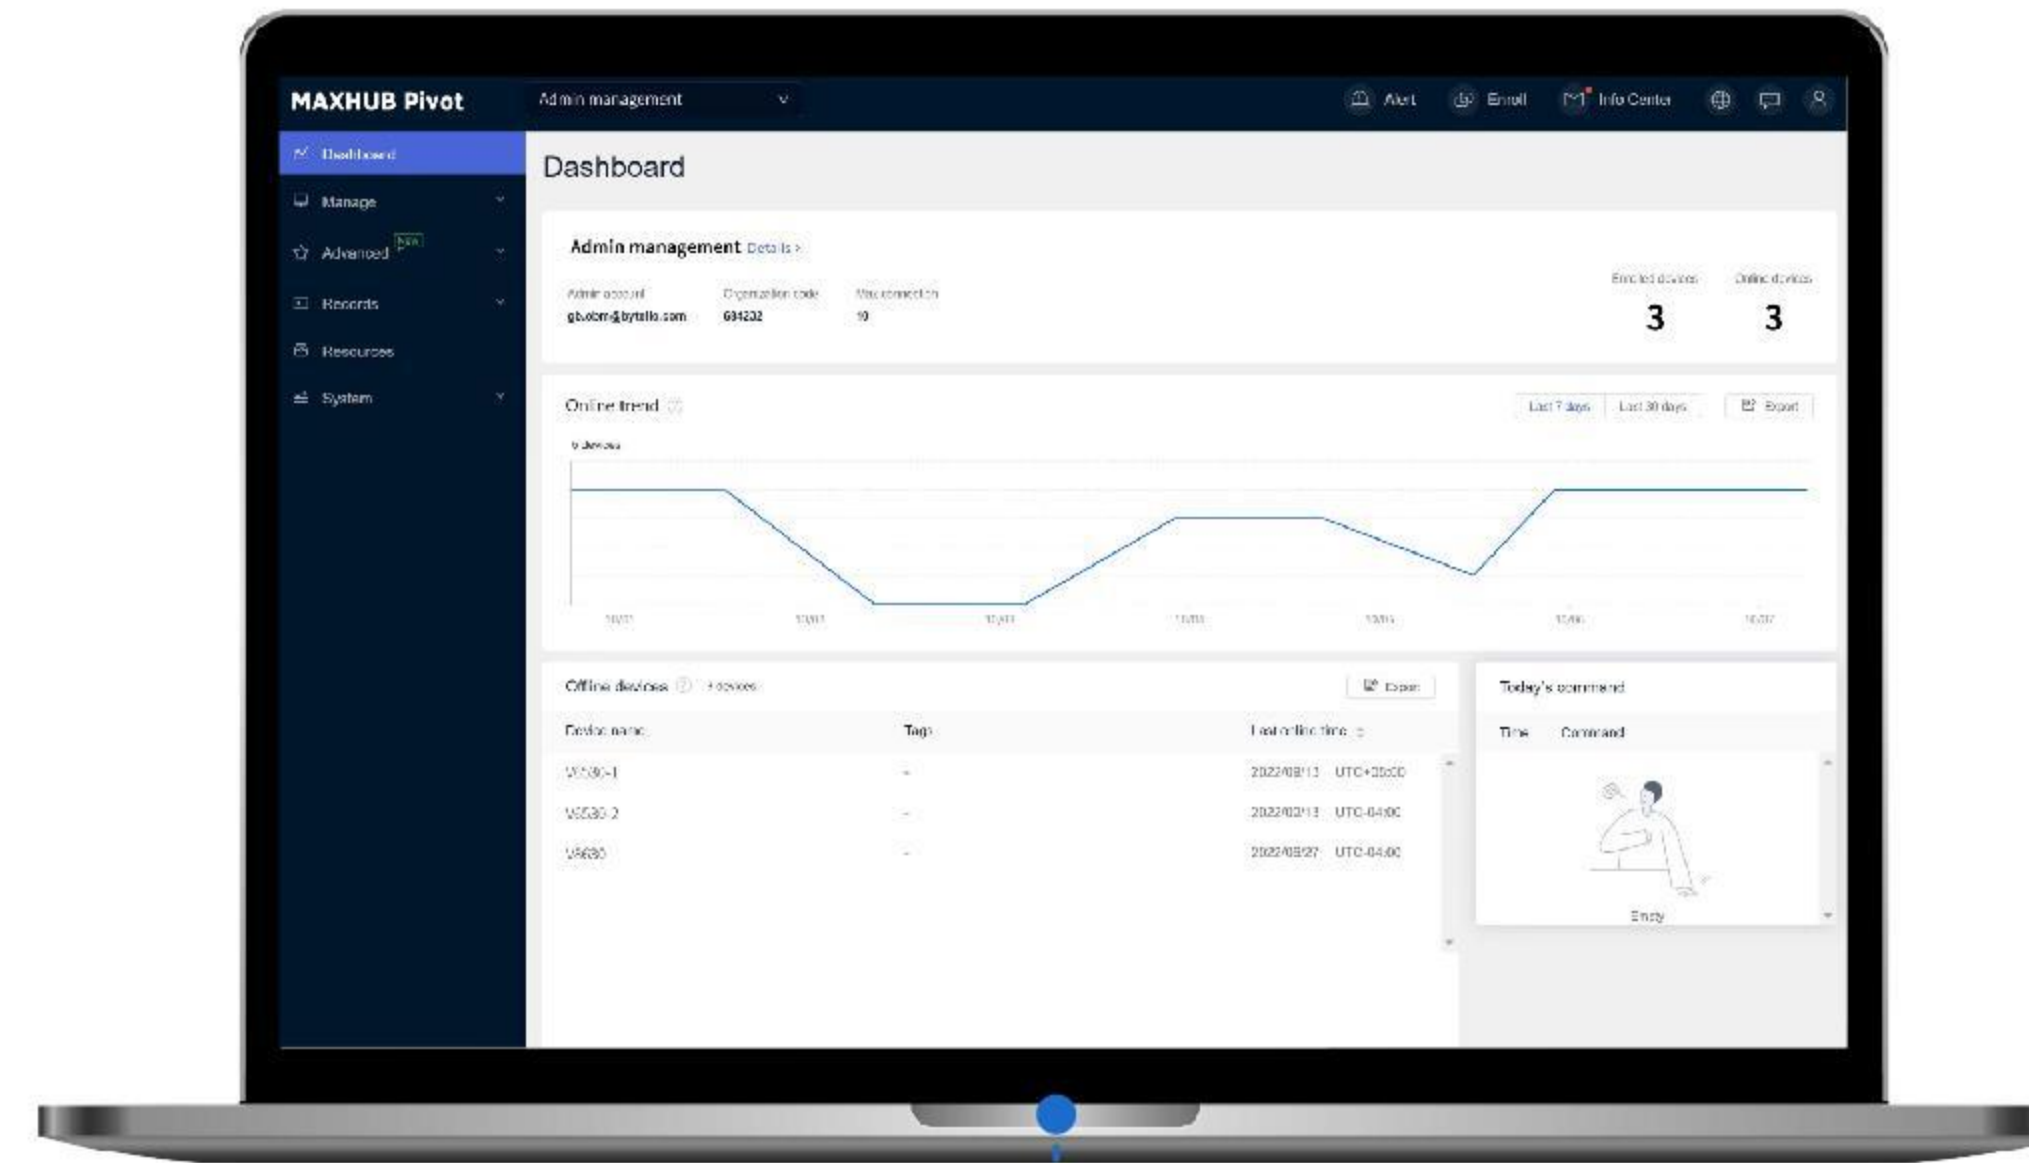

[Learn more about MAXHUB Pivot >](#)

Application Scenarios

- 01 VIP rooms
- 02 Boardrooms
- 03 Auditoriums

Specification

Display

Model	T6530	T8630
Diagonal Size(inch)	65	86
Backlight	Direct-lit LED	Direct-lit LED
Panel Technology	VA	IPS
Aspect Ratio	16:9	16:9
Resolution	3840*2160	3840*2160
Response Time	6.5ms	8ms
Refresh Rate	60Hz	60Hz
Brightness(typ)	350cd/m ²	350cd/m ²
Contrast Ratio	5000:1	1200:1
Viewing Angle	178°/178°	178°/178°
Color Gamut(typ)	90% NTSC	90% NTSC
Display Orientation	Landscape	Landscape
Operation Hour	16/7	16/7