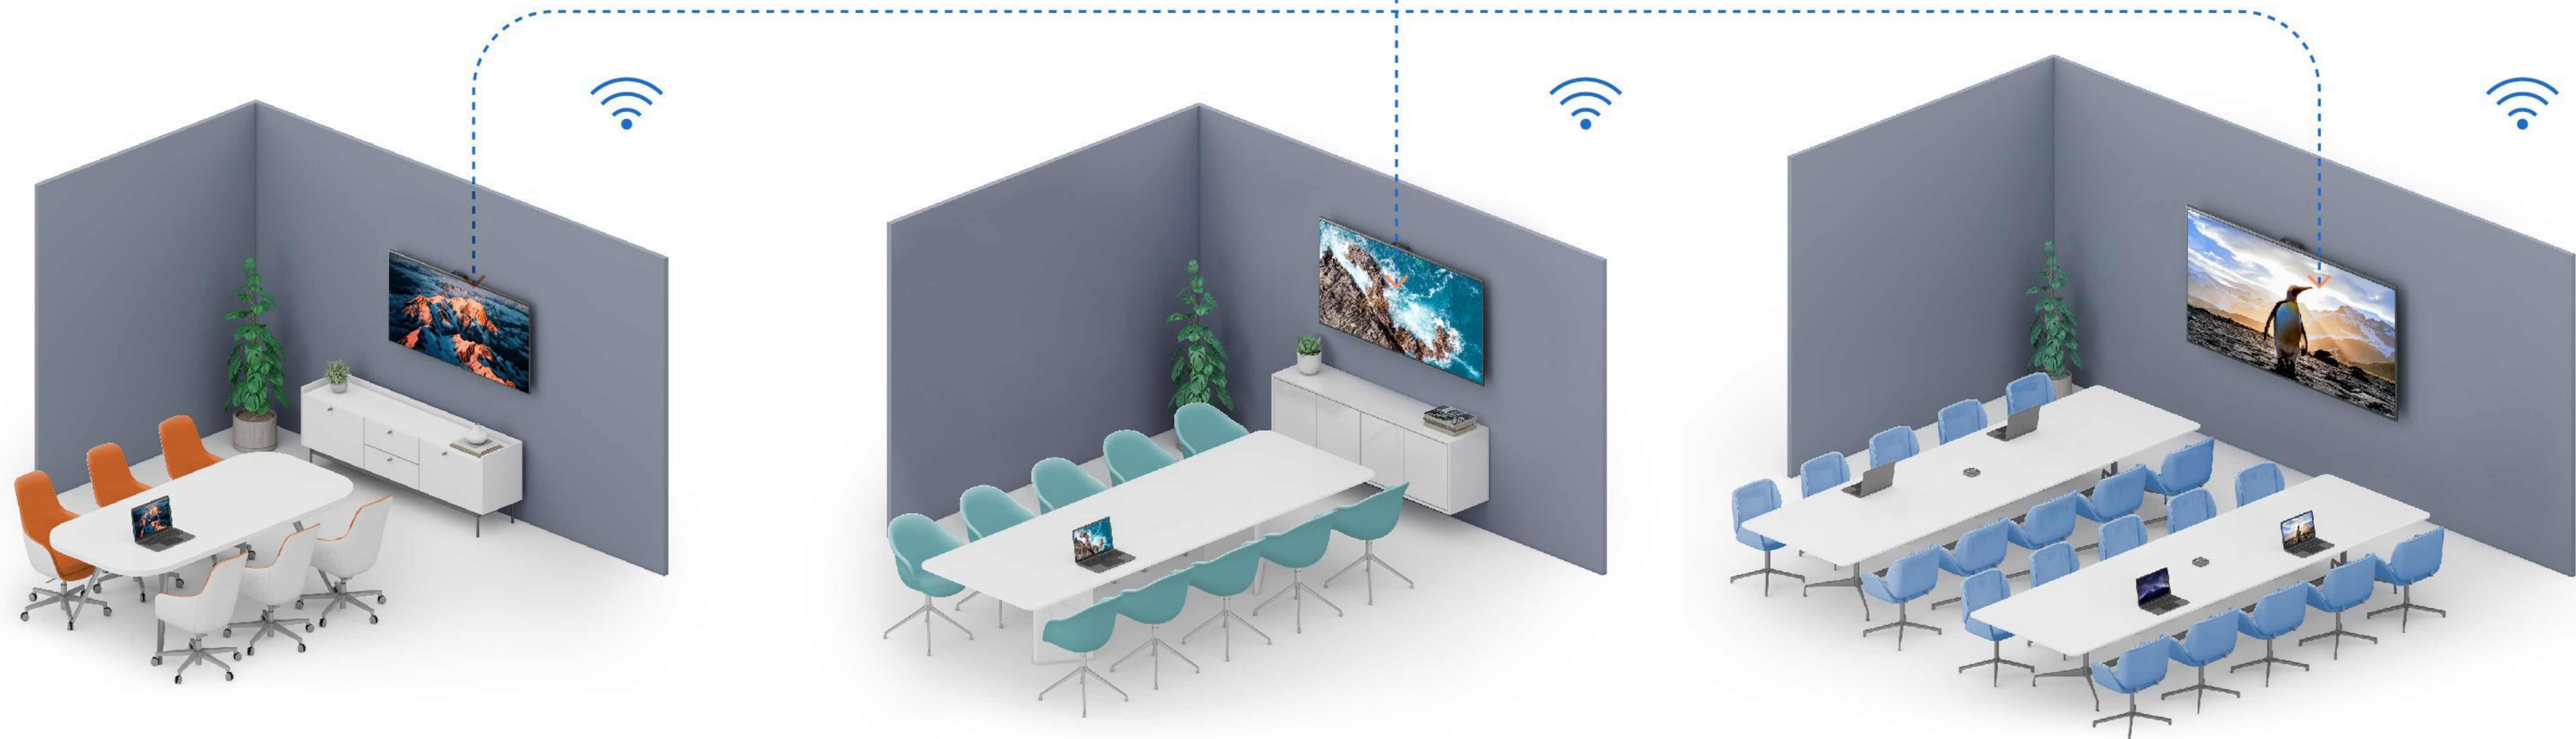

Premium All-in-One Collaboration Display

The V6 Transcend Series

MAXHUB

Premium All-in-One Collaboration Display

The MAXHUB V6 Transcend Series represents the pinnacle of sophisticated design and technological innovation.

The T Series is a premium collaboration display that is a good partner for exceptional organizations.

8-array Microphones

Flip Camera

10th Gen Intel CPU

Overhead Seam Speakers

Plug & Play Simplicity

P-CAP Touch Technology

*Available on Feb 2023.

Dual Wi-Fi module

Multiple screen-sharing methods

Reverse touch control

[Learn more about MAXHUB Share >](#)

BYOD Anywhere

Access the V6 Transcend Series panel's camera, microphone, and speakers directly from your own device when you start a meeting from your laptop.

[Learn more about MAXHUB Pivot >](#)

Application Scenarios

- 01 VIP rooms
- 02 Boardrooms
- 03 Auditoriums

Specification

Display

Model	T6530	T8630
Diagonal Size(inch)	65	86
Backlight	Direct-lit LED	Direct-lit LED
Panel Technology	VA	IPS
Aspect Ratio	16:9	16:9
Resolution	3840*2160	3840*2160
Response Time	6.5ms	8ms
Refresh Rate	60Hz	60Hz
Brightness(typ)	350cd/m ²	350cd/m ²
Contrast Ratio	5000:1	1200:1
Viewing Angle	178°/178°	178°/178°
Color Gamut(typ)	90% NTSC	90% NTSC
Display Orientation	Landscape	Landscape
Operation Hour	16/7	16/7