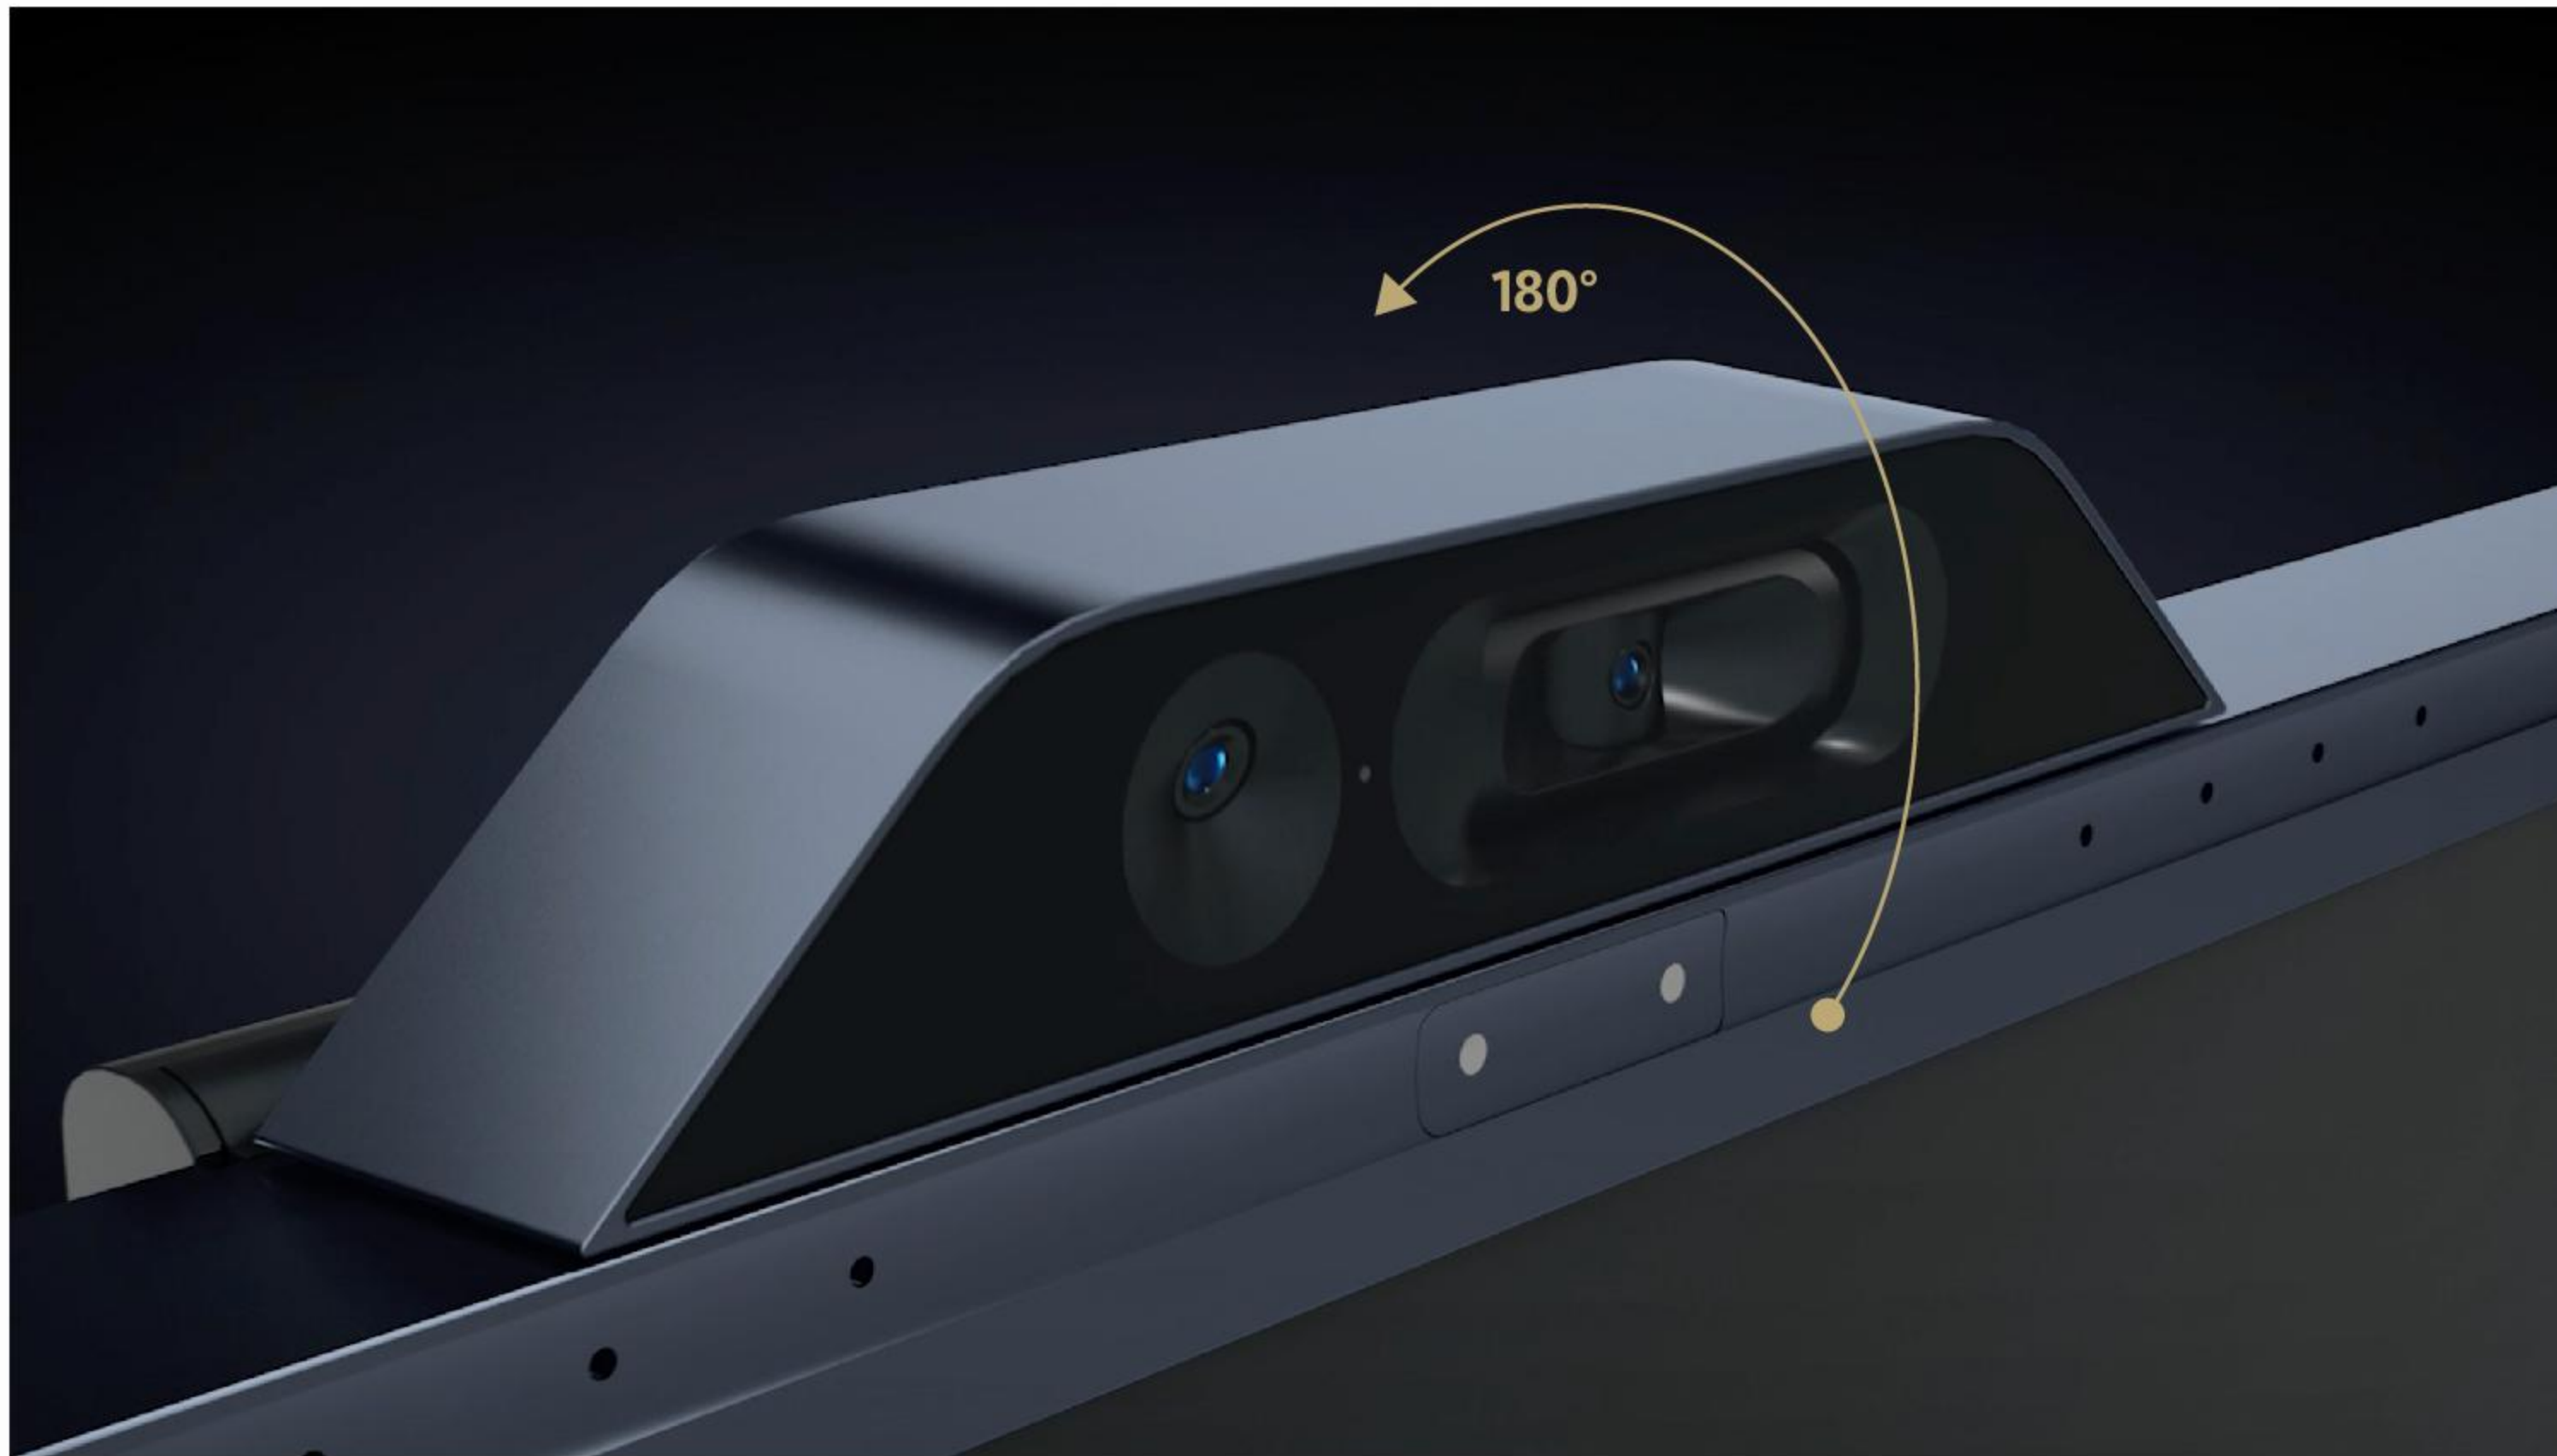

48MP+8MP with 3x Optical Zoom

95% Screen Ratio

Functional Integration

The MAXHUB V6 T Series delivers a sense of luxury with its modern workspace aesthetic and 95% screen-to-body ratio. The all-in-one display integrates camera, microphone, speaker, and touch panel. You can start the meeting right after plugging in the power supply.

95% screen-to-body ratio

All-in-one display

Plug-and-play simplicity

Privacy is the Priority

Engineered to perform when confidentiality is essential, our new-generation flip camera enhances the privacy of meeting attendees by opening when enabled, and flipping closed when not in use. Enjoy hassle-free meetings, knowing your data is secure.

Flip camera

Auto flip when camera is on, and auto-hide when camera is off. You are fully protected to have safe meetings.

Screen-sharing based on AES 128bit and SM4

With enhanced security capabilities and top-of-the-line encryption algorithms, you'll never have to worry about data leaks.

Never Miss a Thing

As the premium collaboration display of V6, the T Series delivers a polished video meeting experience.

See Vividly

The 48MP + 8MP dual camera with 3x optical zoom, enhances engagement by supporting WDR, auto-framing, and speaker tracking.