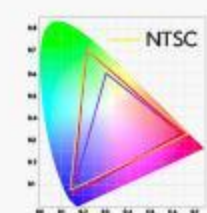

[More features about MAXHUB Whiteboard >](#)

Engaging Picture Clarity

Bring virtual meetings and presentations to life in vivid color. Improved contrast and clarity mean interactions are more lifelike, and images and presentations are more eye catching. The 4K display is four times more powerful than HD.

90% NTSC color gamut

Color gamut is the range of colors that can be accurately shown in a scenario. The greater, the better. With 90% NTSC, the V6 Series is suitable for high-end design, photography, film, and video.

$\Delta E \leq 2$ high color accuracy display

Color accuracy is essential for highly visual applications like design work. The V6 Series has a color accuracy $\Delta E \leq 2$ to deliver the original color and achieve professional-grade imagery.