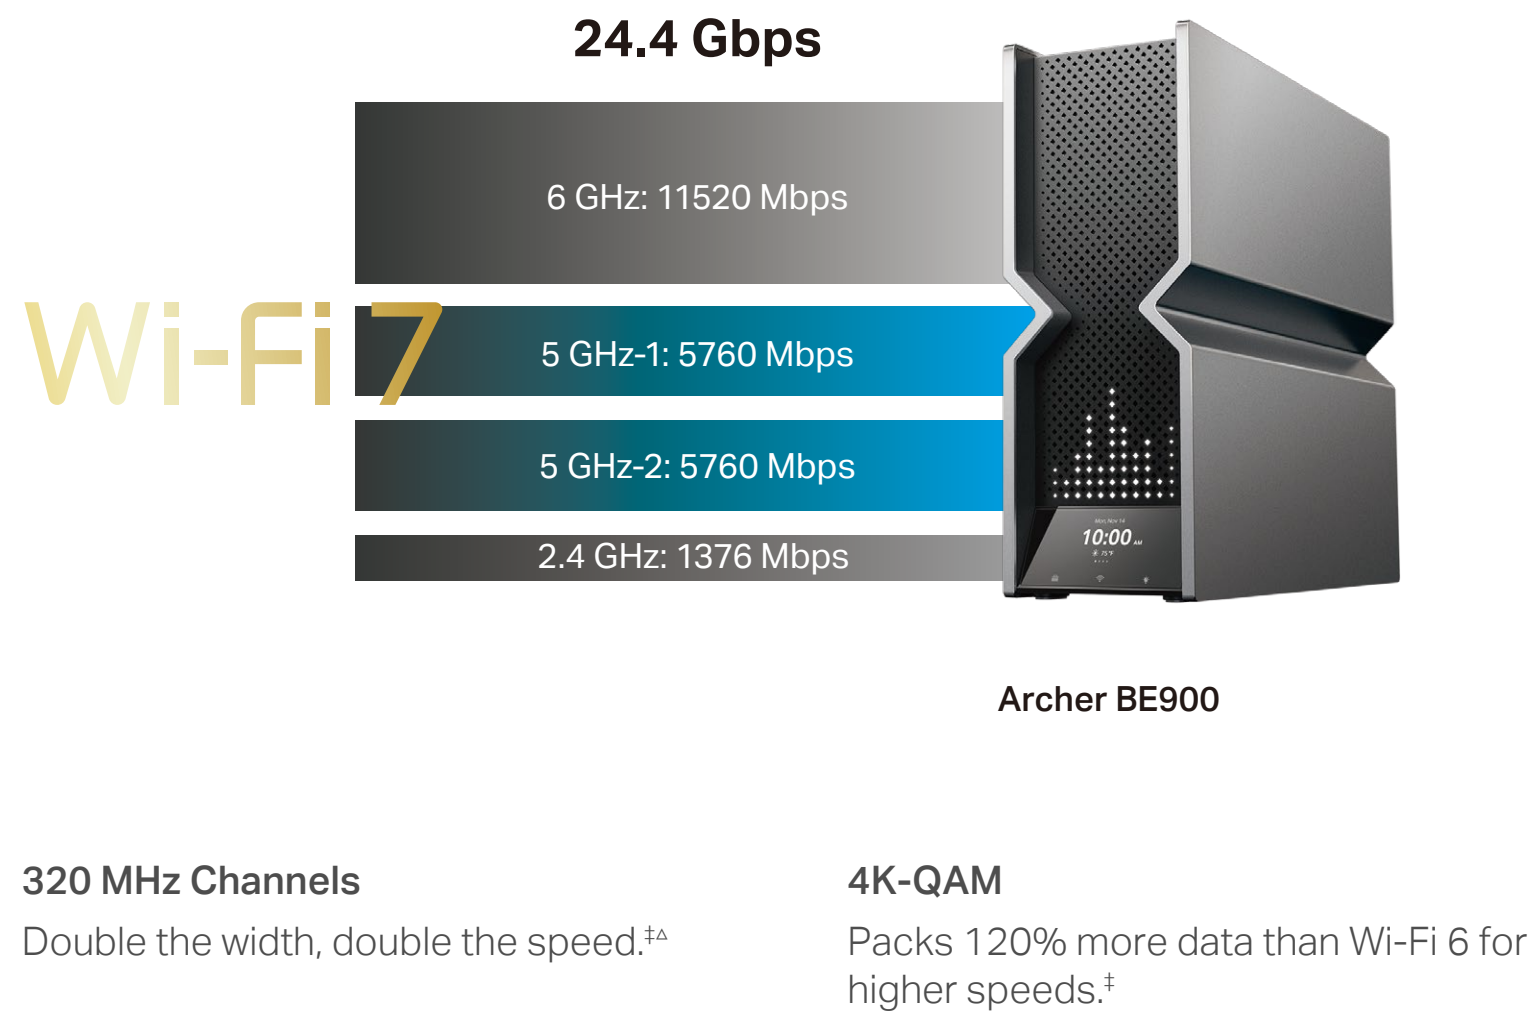

Wi-Fi 7

BE24000 Quad-Band Wi-Fi 7 Router

Redefining Wi-Fi Routers

Archer BE900

24.4 Gbps 16-Stream
Quad-Band Wi-Fi 7[†]

2× 10 Gbps Ports + 4×
2.5 Gbps Ports

12× Layout-Optimized
Internal Antennas

LED Screen + Touch-
screen for More Fun

Supports All Wi-Fi Gen-
erations and Devices^{***}

Highlights

Wi-Fi 7 — Wi-Fi Like Never Before

Experience blazing-fast Wi-Fi speeds up to 24.4 Gbps. With a quad-band Wi-Fi 7 router, every device in your home network runs at top performance. The brand-new 6 GHz band provides exceptional bandwidth and congestion-free channels exclusive to your devices.†

Highlights

Archer BE900 — Redefining Wi-Fi Routers

Say goodbye to traditional Wi-Fi routers that use external antennas. Archer BE900 redefines Wi-Fi routers with the latest Wi-Fi 7 technology, 10G multi-gigabit ports, a brand-new appearance, internal antennas, and an easy-to-use touchscreen.