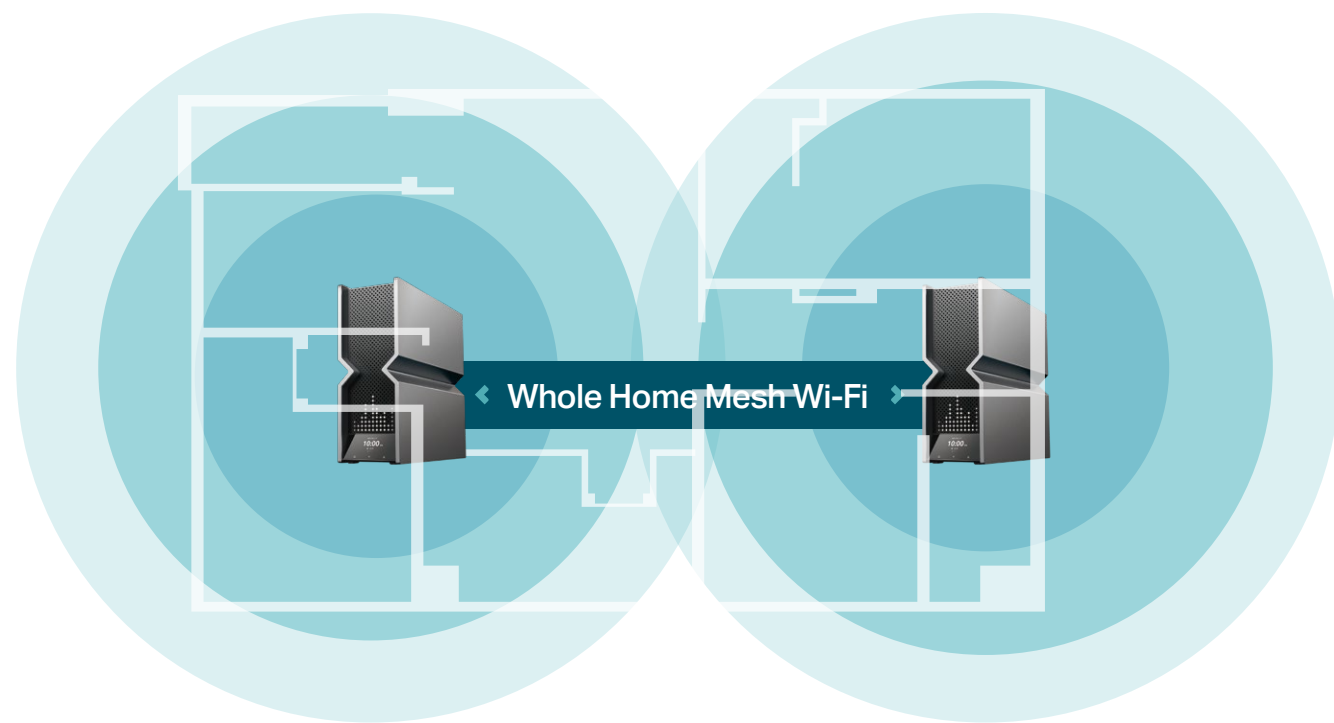

12× Internal Antennas

Proprietary Wi-Fi optimization and 12× optimally positioned antennas deliver more capacity, stronger and more reliable connections, and less interference.

Advanced Case Design

The metallic texture enhances the sense of quality and helps it perfectly integrate into any home environment. A larger heat sink and refined casing keeps the system cool under performance.

Future-Proof Wired Connectivity

Equipped with two 10 Gbps WAN/LAN ports—one RJ45 port and a RJ45/SFP+ combo port—Archer BE900 provides flexible support for both fiber and copper connections. The additional four 2.5 Gbps ports, one gigabit port, and two USB ports make it an ideal solution for future-proofing your home network.[§]

Highlights

Flexible Whole Home Wi-Fi

Twelve high-performance antennas with optimized layout and Beamforming deliver broad coverage. Furthermore, Archer BE900 is compatible with EasyMesh to form seamless whole home mesh Wi-Fi, preventing drops and lag when moving between signals.****