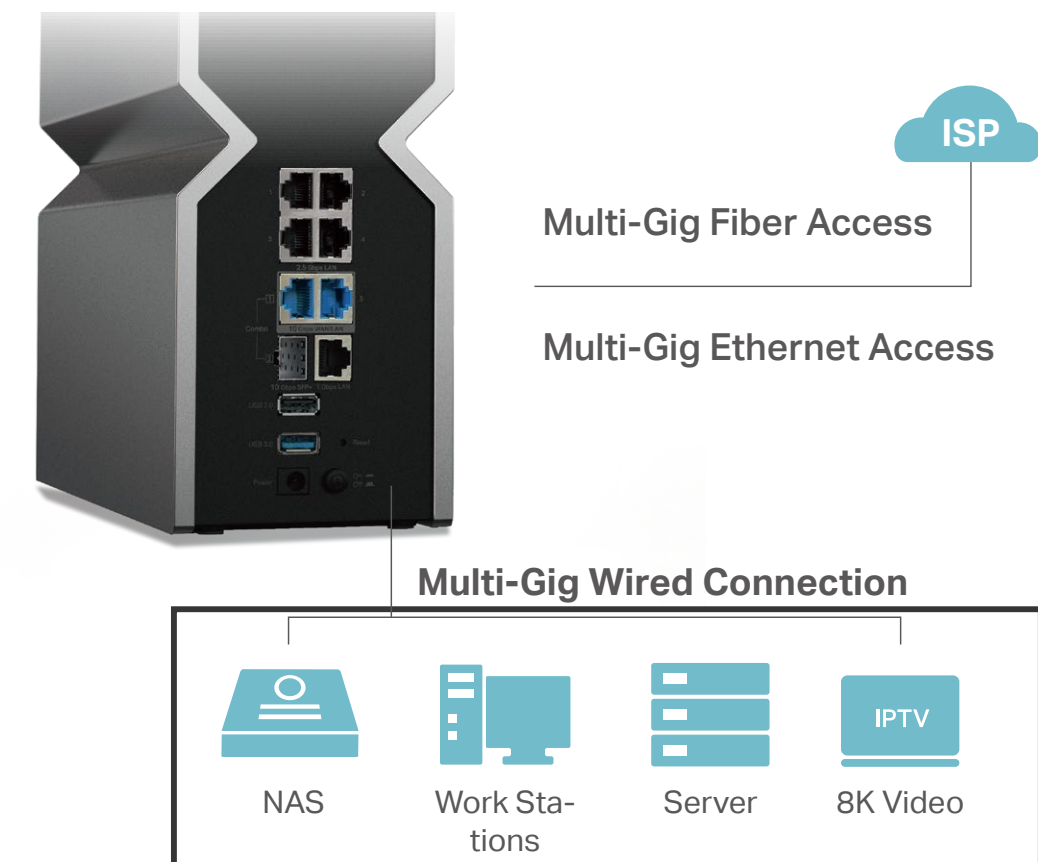

Highlights

Archer BE900 — Redefining Wi-Fi Routers

Say goodbye to traditional Wi-Fi routers that use external antennas. Archer BE900 redefines Wi-Fi routers with the latest Wi-Fi 7 technology, 10G multi-gigabit ports, a brand-new appearance, internal antennas, and an easy-to-use touchscreen.

V-Fold Design

Maintains a sharp aesthetic.

Easy and Fun to Use

Visually displays real-time weather, time, text, and even emojis with an LED screen. Archer BE900 also simplifies management and increases user interaction with its touchscreen.

Highlights

TP-Link HomeShield

Manage online time and block inappropriate content to maintain healthy online habits with Parental Controls. Quality of Services (QoS) and Network Protection further keep your home network smooth and safe.*

Future-Proof Wired Connectivity

Equipped with two 10 Gbps WAN/LAN ports—one RJ45 port and a RJ45/SFP+ combo port—Archer BE900 provides flexible support for both fiber and copper connections. The additional four 2.5 Gbps ports, one gigabit port, and two USB ports make it an ideal solution for future-proofing your home network.[§]