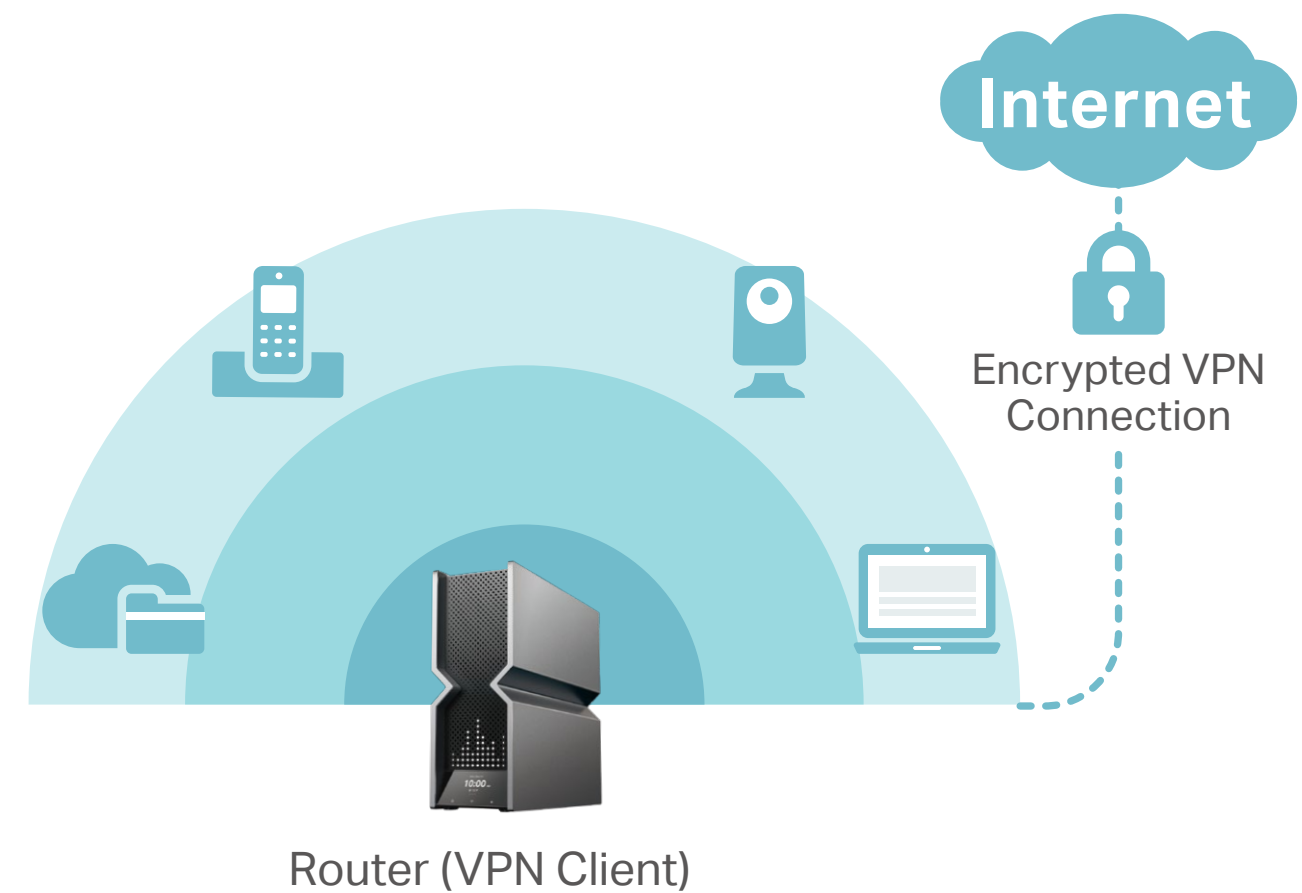

Future-Proof Wired Connectivity

Equipped with two 10 Gbps WAN/LAN ports—one RJ45 port and a RJ45/SFP+ combo port—Archer BE900 provides flexible support for both fiber and copper connections. The additional four 2.5 Gbps ports, one gigabit port, and two USB ports make it an ideal solution for future-proofing your home network.[§]

Highlights

Flexible Whole Home Wi-Fi

Twelve high-performance antennas with optimized layout and Beamforming deliver broad coverage. Furthermore, Archer BE900 is compatible with EasyMesh to form seamless whole home mesh Wi-Fi, preventing drops and lag when moving between signals.****

VPN Client Support

With VPN client support, Archer BE900 allows specified devices in your home network to access remote VPN servers without needing to install VPN software on every device. Archer BE900 can also run a VPN and ordinary internet connections at the same time for added security and flexibility.