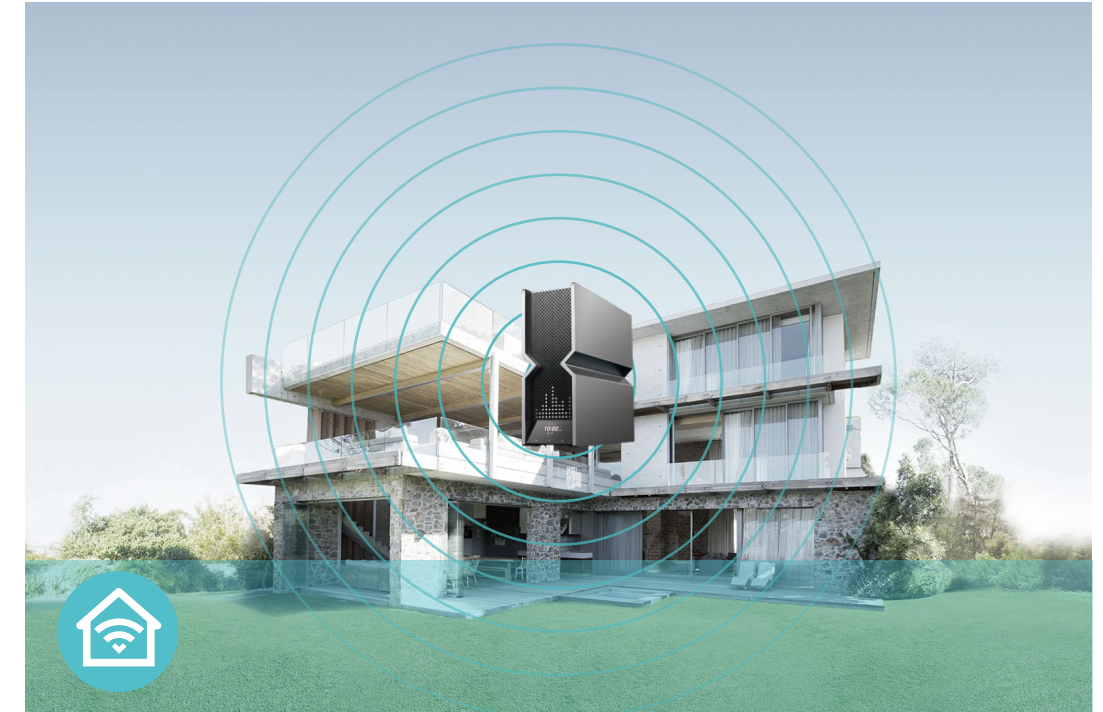

Features

Ultra-Fast Speed

- Warp-Speed BE24000 Wi-Fi – Up to 24 Gbps quad-band Wi-Fi 7 enables gaming, streaming and high-speed downloading on multiple devices—all at the same time†
- 10G Multi-Gig Ports – Two 10G ports—one RJ45 port and a RJ45/SFP+ combo port—Archer BE900 provides flexible support for both fiber and copper connections. Make full use of gigabit speeds from your local ISP. §
- Greenfield 6 GHz Band – Provides robust high-speed connections with a brand-new expansive and congestion-free band.
- Wi-Fi 7 – Wi-Fi 7 (802.11be) features advanced technologies, including 320MHz channels and 4K QAM, drastically increasing the speed and efficiency of your entire network.‡
- Smart Connect – Intelligently assigns each device to the best Wi-Fi band for optimal performance.

Broad Wi-Fi Range

- Ultimate Range Wi-Fi – Proprietary Wi-Fi optimization, 12x high-performance antennas with optimized layout, and Beamforming deliver more capacity, stronger and more reliable connections, and less interference.
- Beamforming Technology – Concentrates Wi-Fi signals towards individual devices to ensure stronger connections.
- Seamless EasyMesh network – Transfer between seamless whole-home Wi-Fi without any drops or lag and manage your whole network using a centralized panel.