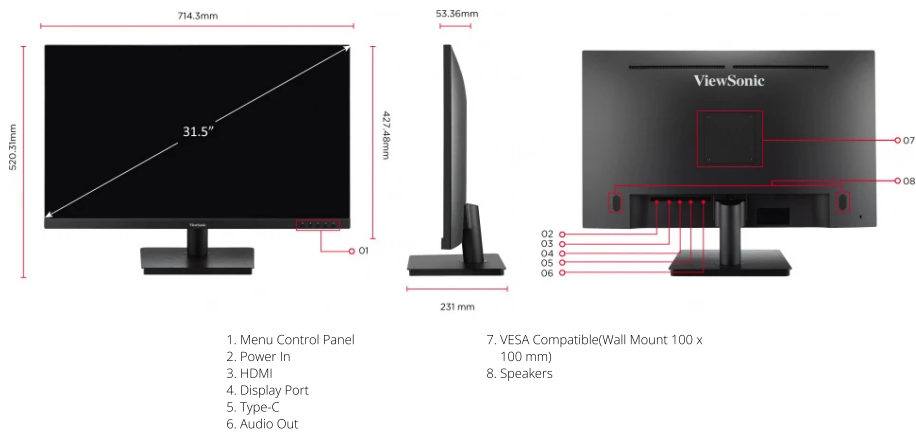

ViewSonic® LCD DISPLAY VA3209U-2K

Key Features

- SuperClear® IPS panel
- 2K QHD 2560 X 1440 resolution
- HDMI, Display Port, and USB-C inputs for simple connectivity and 65W power delivery
- Variable Refresh Rate eliminates screen tearing and reduce stuttering
- HDR10 Delivers Stellar Contrast and Color Accuracy

Visit Us www.viewsonic.com

DISPLAY

Display Size (in.):	32
Viewable Area (in.):	31.5
Panel Type:	IPS Technology
Resolution:	2560 x 1440
Resolution Type:	QHD (Quad HD)
Static Contrast Ratio:	1,200:1 (typ)
Dynamic Contrast Ratio:	50M:1
Light Source:	LED
Brightness:	250 cd/m ² (typ)
Colors:	1.07B
Color Space Support:	10 bit (8 bit + FRC)
Aspect Ratio:	16:9
Response Time (Typical GTG):	4ms
Viewing Angles:	178° horizontal, 178° vertical
Backlight Life (Hours):	30000 Hrs (Min)
Curvature:	Flat
Refresh Rate (Hz):	75
Variable Refresh Rate Technology:	Yes
Blue Light Filter:	Yes
Flicker-Free:	Yes
Color Gamut:	NTSC: 72% size (Typ) sRGB: 104% size (Typ)
Pixel Size:	0.273 mm (H) x 0.273 mm (V)
Surface Treatment:	Anti-Glare, Hard Coating (3H)

COMPATIBILITY

PC Resolution (max):	2560x1440
Mac® Resolution (max):	2560x1440
PC Operating System:	Windows 10/11 certified; macOS tested
Mac® Resolution (min):	2560x1440

CONNECTOR

USB 3.2 Type C DisplayPort Alt mode only :	1 (65W power charger)
3.5mm Audio Out:	1
HDMI 1.4:	1
DisplayPort:	1
Power in:	DC Socket (Center Positive)

VIDEO INPUT

Digital Sync:	TMDS - HDMI (v1.4), PCI-E - DisplayPort (v1.4), Micro-Packet - Type C
---------------	---

ERGONOMICS

Tilt (Forward/Back):	-5° / 20°
----------------------	-----------

WEIGHT (IMPERIAL)